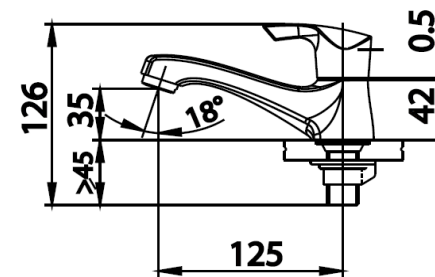

SINGLE FAUCET

CT1207(HM) SINGLE BASIN FAUCET
Barcode 8852410120609
Material No. Z231CT1207HMXXXX11

Selling Point

1. COTTO CLEAN : Metal Contaminant-Controlled (Lead, Cadmium, Copper, Zinc)
2. Extra Chrome : Plated with 8 Micron Nickel-Chromium

Product characteristics

- pices/box : 15
- Inner box weight (Kg.) : 0
- Total box weight (Kg.) : 12

How to use

Install on 1 hole basin or counter for countertop basin

Siam Sanitary Ware Co.,Ltd. / Siam Sanitary Fittings Co.,Ltd.