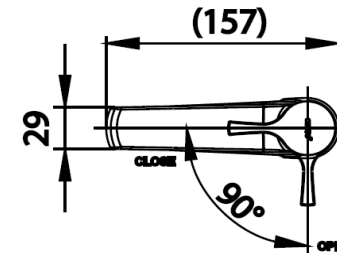

SINGLE FAUCET

CT1207(HM) SINGLE BASIN FAUCET
Barcode 8852410120609
Material No. Z231CT1207HMXXXX11

Selling Point

1. COTTO CLEAN : Metal Contaminant-Controlled (Lead, Cadmium, Copper, Zinc)
2. Extra Chrome : Plated with 8 Micron Nickel-Chromium

Product characteristics

- pices/box : 15
- Inner box weight (Kg.) : 0
- Total box weight (Kg.) : 12

How to use

Install on 1 hole basin or counter for countertop basin

Siam Sanitary Ware Co.,Ltd. / Siam Sanitary Fittings Co.,Ltd.