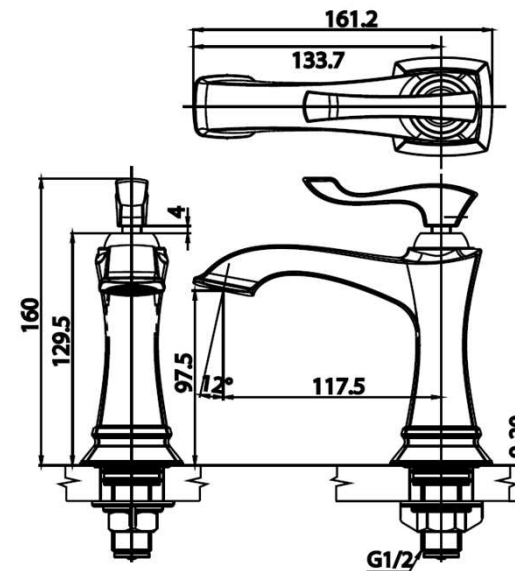

EVERETT Series

CT1202A BASIC FAUCET
Barcode 8852410120449
Material No. Z231CT1202AXXXX11

Selling Point

1. COTTO CLEAN : Metal Contaminant-Controlled (Lead, Cadmium, Copper, Zinc)
2. Extra Chrome : Plated with up to 8 Micron Nickel-Chromium
3. The design combines the delicacy in the form of Classical Classic Victorian help create an atmosphere for the bathroom.

Product characteristics

- pices/box : 6
- Inner box weight (Kg.) : 1
- Total box weight (Kg.) : 14

Recommended Usage

Install on 1 hole basin or counter for countertop basin

Siam Sanitary Ware Co.,Ltd. / Siam Sanitary Fittings Co.,Ltd.