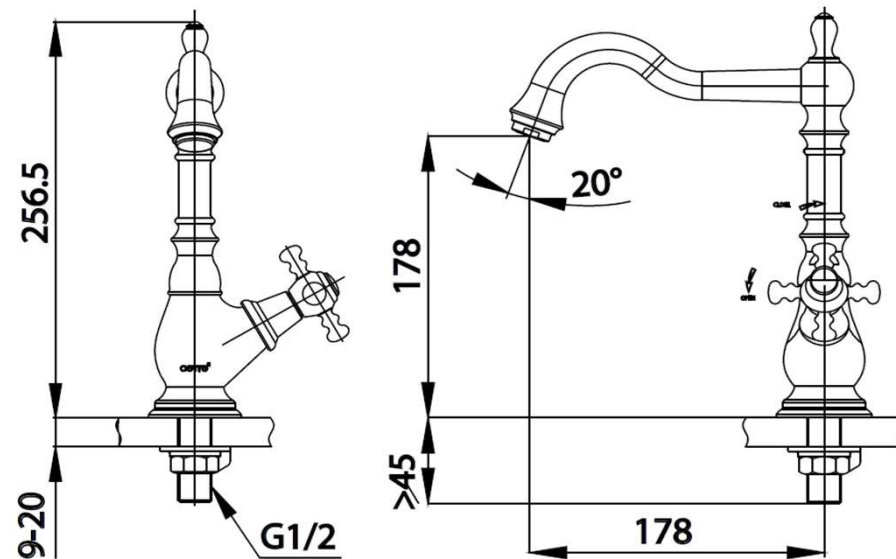

GLAMIS Series

CT1201C18 BASIC FAUCET(TALL BODY)
Barcode 8852410120395
Material No. Z231CT1201C18XXX11

Selling Point

1. COTTO CLEAN : Metal Contaminant-Controlled (Lead, Cadmium, Copper, Zinc)
2. Extra Chrome : Plated with up to 8 Micron Nickel-Chromium
3. The inspiration for the design from Glamis Castel in Scotland with a mysterious and beautiful like a fairy tales

Product characteristics

- pices/box : 6
- Inner box weight (Kg.) : 2
- Total box weight (Kg.) : 24

Recommended Usage

Install on 1 hole basin or counter for countertop basin

Siam Sanitary Ware Co.,Ltd. / Siam Sanitary Fittings Co.,Ltd.