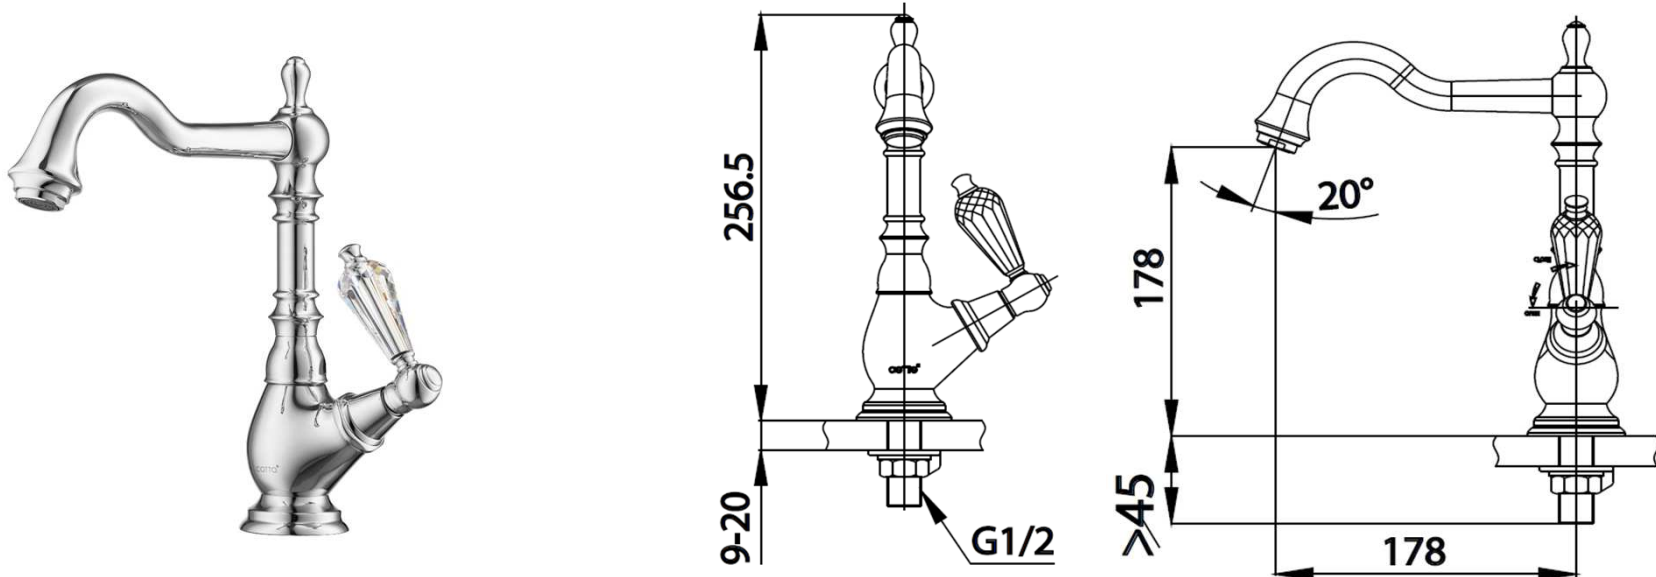

GLAMIS Series

CT1201C17ST BASIC FAUCET(TALL BODY)

Barcode 8852410120388

Material No. Z231CT1201C17STX11

Selling Point

1. COTTO CLEAN : Metal Contaminant-Controlled (Lead, Cadmium, Copper, Zinc)
2. Extra Chrome : Plated with up to 8 Micron Nickel-Chromium
3. The inspiration for the design from Glamis Castel in Scotland with a mysterious and beautiful like a fairy tales
4. Luxury design with crystal handle from Swarovski

Product characteristics

- pices/box : 6
- Inner box weight (Kg.) : 2
- Total box weight (Kg.) : 25

Recommended Usage

Install on 1 hole basin or counter for countertop basin

Siam Sanitary Ware Co.,Ltd. / Siam Sanitary Fittings Co.,Ltd.