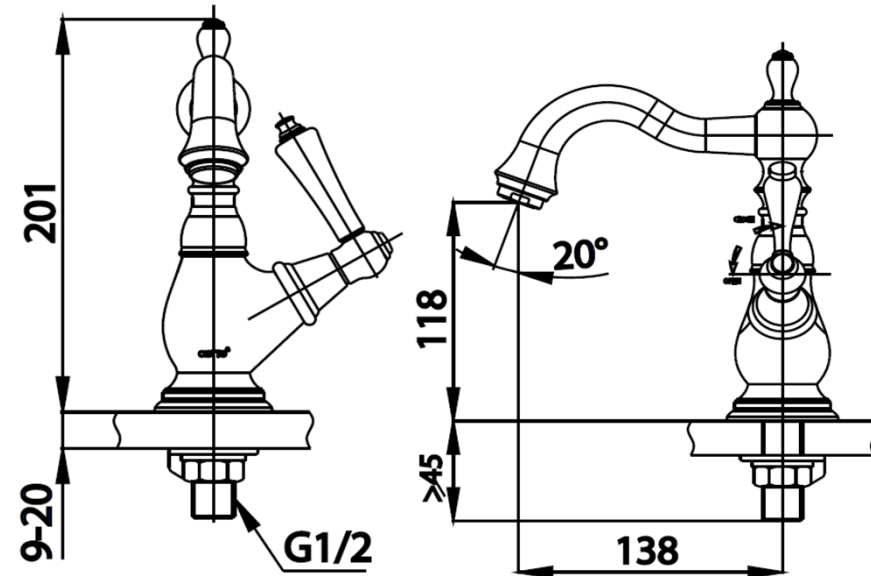

GLAMIS Series

CT1200C42 BASIN FAUCET
Barcode 8852410120432
Material No. Z231CT1200C42XXX11

Selling Point

1. COTTO CLEAN : Metal Contaminant-Controlled (Lead, Cadmium, Copper, Zinc)
2. Extra Chrome : Plated with up to 8 Micron Nickel-Chromium
3. The inspiration for the design from Glamis Castel in Scotland with a mysterious and beautiful like a fairy tales
4. Classic design with ceramic handle ,Feel the architecture of Europe

Product characteristics

- pices/box	:	3
- Inner box weight (Kg.)	:	2
- Total box weight (Kg.)	:	13

Recommended Usage

Install on 1 hole basin or counter for countertop basin

Siam Sanitary Ware Co.,Ltd. / Siam Sanitary Fittings Co.,Ltd.

36/11 Viphavadee Rangsit Rd, Sanam Bin, Donmuang, Bangkok 10210. Thailand

Tel : + 66 (0) 2973-5040-54

Fax : + 66 (0) 2973-3470

www.cotto.co.th

Export Department

Tel : + 66 (0) 2973-5040-54

Fax : + 66 (0) 2973-3472

The company reserves the right to change any of the details in the document without prior notice

COTTO
STUDIO

Center	(Donmuang ,Bangkok)	: +66 (0) 2521-7777
East	(Chonburi)	: +66 (038) 416-222
North	(Chiangmai)	: +66 (053) 211-852
North East	(Khonkean)	: +66 (043) 220-555
South	(Phuket)	: +66 (076) 261-388