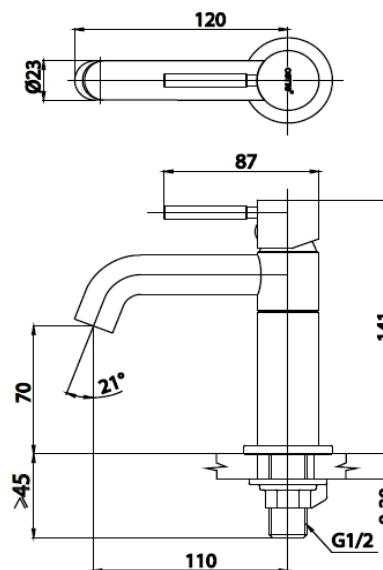

GEO Series

CT1198A1N(HM) LEVER HANDLE BASIN FAUCET

Barcode 8852410119351

Material No. Z231CT1198A1NHMX11

Selling Point

1. The charm from the simplicity of the geometric shapes to create a faucet that It can be matched with a variety of wash basins and fits perfectly.
2. COTTO CLEAN : Metal Contaminant-Controlled (Lead, Cadmium, Copper, Zinc)
3. Extra Chrome : Coated with 8 Micron Nickel-Chromium
4. Soild Brass : Premium brass constructed with world-class brass manufacuer, to create bathroom masterpiece experience.
5. TIS 2067-2552

Product characteristics

- pices/box : 8
- Inner box weight (Kg.) : 1.2
- Total box weight (Kg.) : 9.7

Recommended Usage

Install On 1 Hole Basin Or Counter For Under Counter Basin

Siam Sanitary Ware Co.,Ltd. / Siam Sanitary Fittings Co.,Ltd.