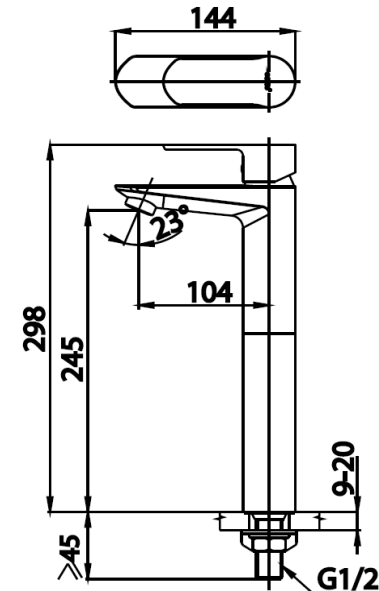

WALTZ Series

CT1177AY LEVER HANDLE FAUCET(TALL BODY)

Barcode 8852410117500

Material No. Z231CT1177AYXXXX11

Selling Point

1. Cotto-CLEAN : Uncompromising made from excellent materials without Lead ,Cadmium or Heavy Metal. In order to ensure user's health from heavy metal exposure.
2. Extra Chrome : 8 micron Nickel-Chrome finished, Long-lasting shine. And yet to corrosion and tarnishing resistant
3. Solid Brass : Premium brass constructed with world-class brass manufacturer, to create bathroom masterpiece experience.

Product characteristics

- pices/box : 6
- Inner box weight (Kg.) : 1.9
- Total box weight (Kg.) : 12.0

Recommended Usage

Install on counter for Above counter basin

Siam Sanitary Ware Co.,Ltd. / Siam Sanitary Fittings Co.,Ltd.