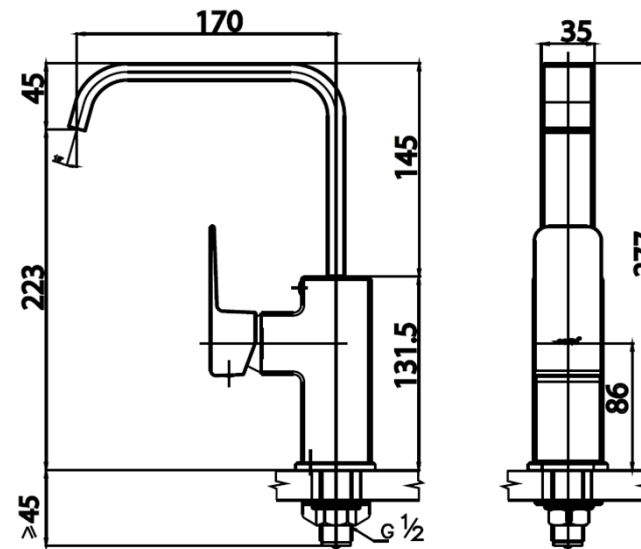

SONATA Series

CT1172A SINGLE LEVER KITCHEN FAUCET
Barcode 8852410117388
Material No. Z231CT1172AXXXX11

Selling Point

1. COTTO CLEAN : Metal Contaminant-Controlled (Lead, Cadmium, Copper, Zinc)
2. Extra Chrome : Plated with 8 Micron Nickel-Chromium
3. Made from high quality brass
4. The perfect combination of the senses of luxury and the symmetry of the boldlines, reflecting the elegant of Art Deco

Product characteristics

- pices/box : 6
- Inner box weight (Kg.) : 2
- Total box weight (Kg.) : 13

Recommended Usage

Install on kitchen sink

Siam Sanitary Ware Co.,Ltd. / Siam Sanitary Fittings Co.,Ltd.

36/11 Viphavadee Rangsit Rd, Sanam Bin, Donmuang, Bangkok 10210. Thailand