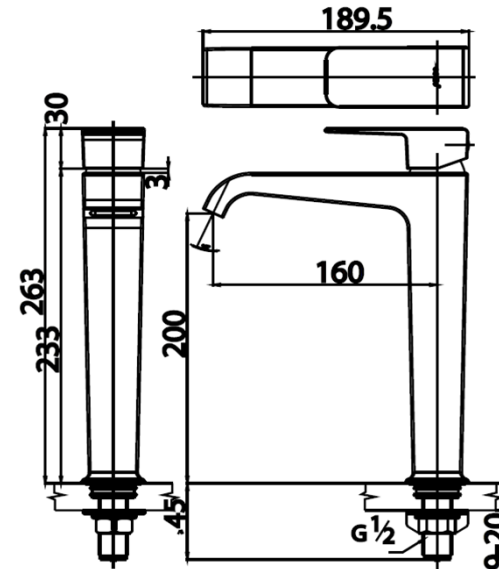

SONATA series

CT1171A SINGLE LEVER BASIN FAUCET (TALL BODY)
Barcode 8852410117371
Material No. Z231CT1171AXXXXX11

คุณสมบัติ

1. COTTO CLEAN : Metal Contaminant-Controlled (Lead, Cadmium, Copper, Zinc)
2. Extra Chrome : Plated with 8 Micron Nickel-Chromium
3. Made from high quality brass
4. The perfect combination of the senses of luxury and the symmetry of the boldlines, reflecting the elegant of Art Deco

Product characteristics

- pices/box : 6
- Inner box weight (Kg.) : -
- Total box weight (Kg.) : -

Recommended Usage

Install on 1 hole basin or on counter for undercounter basin

Siam Sanitary Ware Co.,Ltd. / Siam Sanitary Fittings Co.,Ltd.