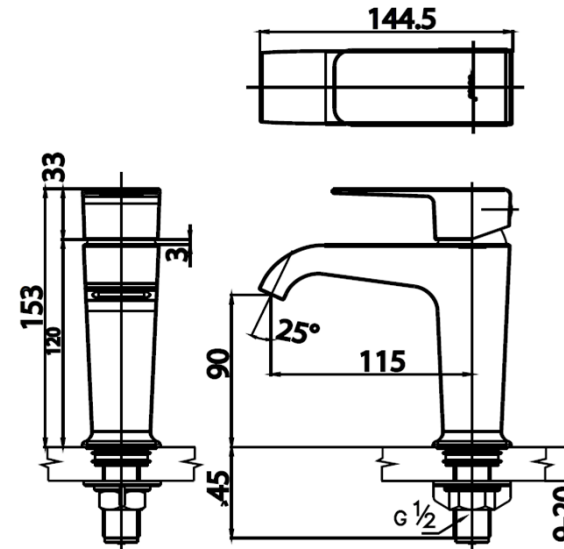

SONATA Series

CT1170A SINGLE LEVER BASIN FAUCET
Barcode 8852410117364
Material No. Z231CT1170AXXXX11

Selling Point

1. COTTO CLEAN : Metal Contaminant-Controlled (Lead, Cadmium, Copper, Zinc)
2. Extra Chrome : Plated with 8 Micron Nickel-Chromium
3. Made from high quality brass
4. The perfect combination of the senses of luxury and the symmetry of the boldlines, reflecting the elegant of Art Deco

Product Features

- piece/box : 6
- Include inner box weight (Kg) : -
- Include outter box weight (Kg) : -

Recommended Usage

Install on 1-hole basin or counter for undercounter basin

Siam Sanitary Ware Co.,Ltd. / Siam Sanitary Fittings Co.,Ltd.