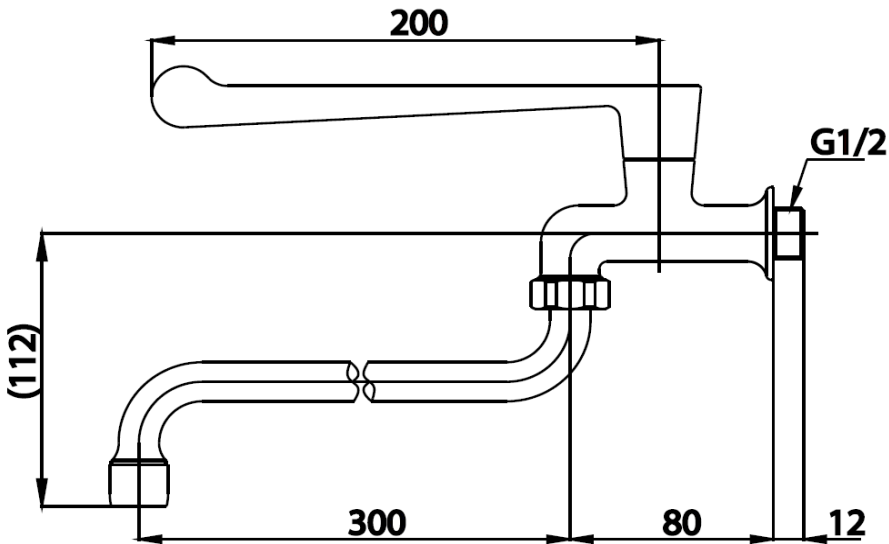

TRUST Series

CT1154C37 Long Handle Wall Faucet (Long Spout)

Barcode 8852410115331

Material No. Z231CT1154C37XXX11

Selling Point

1. Faucet made from High Quality Material : Durable and Long Life
2. Extra Chrome : Plated with 8 Micron Nickel-Chromium

Product characteristics

- pices/box : 6
- Inner box weight (Kg.) : 1
- Total box weight (Kg.) : 6

Recommended Usage

Install on wall, use with hospital sink

Siam Sanitary Ware Co.,Ltd. / Siam Sanitary Fittings Co.,Ltd.
 36/11 Viphavadee Rangsit Rd, Sanam Bin, Donmuang, Bangkok 10210. Thailand
 Tel : + 66 (0) 2973-5040-54
 Fax : + 66 (0) 2973-3470
 www.cotto.co.th
 Export Department
 Tel : + 66 (0) 2973-5040-54
 Fax : + 66 (0) 2973-3472