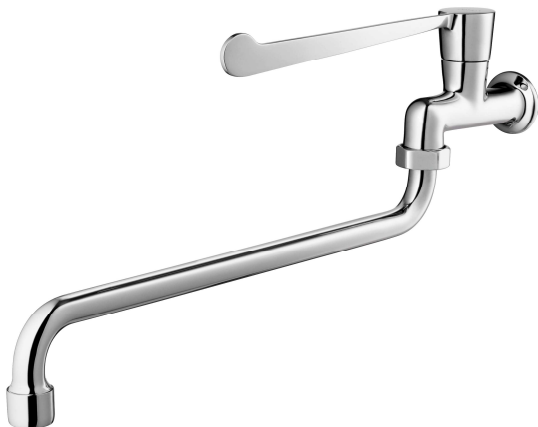

TRUST Series

CT1154C37 Long Handle Wall Faucet (Long Spout)

Barcode 8852410115331

Material No. Z231CT1154C37XXX11

Selling Point

1. Faucet made from High Quality Material : Durable and Long Life
2. Extra Chrome : Plated with 8 Micron Nickel-Chromium

Product characteristics

- pices/box : 6
- Inner box weight (Kg.) : 1
- Total box weight (Kg.) : 6

Recommended Usage

Install on wall, use with hospital sink

Siam Sanitary Ware Co.,Ltd. / Siam Sanitary Fittings Co.,Ltd.
 36/11 Viphavadee Rangsit Rd, Sanam Bin, Donmuang, Bangkok 10210. Thailand
 Tel : + 66 (0) 2973-5040-54
 Fax : + 66 (0) 2973-3470
 www.cotto.co.th
 Export Department
 Tel : + 66 (0) 2973-5040-54
 Fax : + 66 (0) 2973-3472