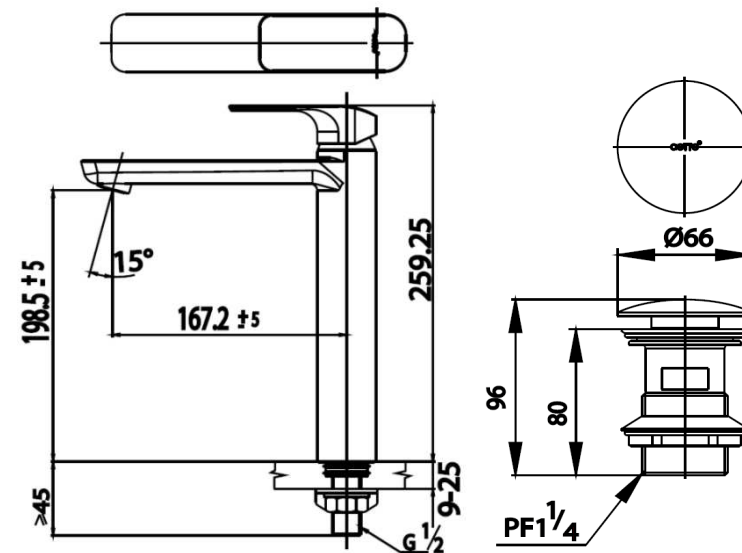

Scirrocco Sense

CT1143AY#BL LEVER HANDLE BASIN FAUCET (TALL BODY) (WASTE / PRESS BUTTON)

Barcode 8852410114349

Material No. Z231CT1143AYBLXX18

Selling Point

1. Made from high quality brass
2. Extra Coating : 8 micron PVD coating
3. European Design
4. COTTO CLEAN : Metal Contaminant-Controlled (Lead, Cadmium, Copper, Zinc)
5. Flexi Aerator : Adjustable water angle, and cleaning mechanism inside Aerator

Product characteristics

- pices/box : 6
- Inner box weight (Kg.) : 2
- Total box weight (Kg.) : 14

How to use

Install on counter for Above Counter basin

Siam Sanitary Ware Co.,Ltd. / Siam Sanitary Fittings Co.,Ltd.