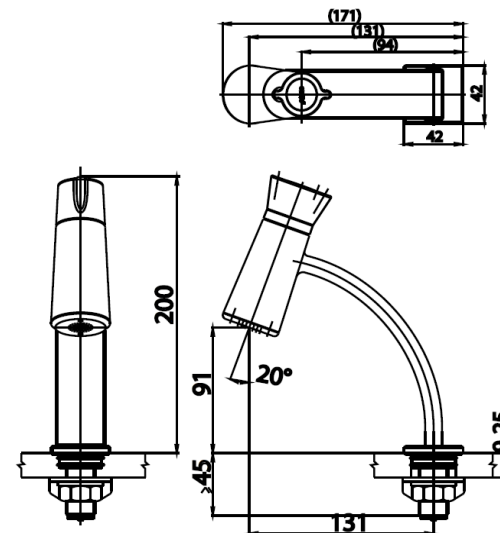

LUMINOS Series

CT1139A(LED) BASIN FAUCET WITH LED

Barcode 8852410113625

Material No. Z231CT1139ALEDXX11

Selling Point

1. LED Light up during operation (without the use of external power source or battery)
2. LED revolves between 7 colors while using
3. Water-saving with no more than 6 liters/min
4. made from high quality brass. Appealing design

Product characteristics

- pices/box : 16
- Inner box weight (Kg.) : -
- Total box weight (Kg.) : -

Recommended Usage

Install on 1 hole basin without electricity or battery

Siam Sanitary Ware Co.,Ltd. / Siam Sanitary Fittings Co.,Ltd.
 36/11 Viphavadee Rangsit Rd, Sanam Bin, Donmuang, Bangkok 10210. Thailand