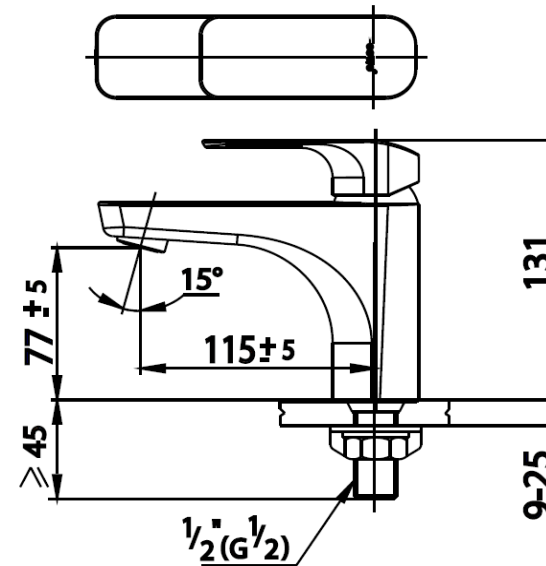

SCIROCCO Series

CT1132A LEVER HANDLE BASIN FAUCET (SIZE M)
Barcode 8852410113298
Material No. Z231CT1132AXXXX11

Selling Point

1. Extra Chrome : Plated with 8 Micron Nickel-Chromium
2. COTTO CLEAN : Metal Contaminant-Controlled (Lead, Cadmium, Copper, Zinc)
3. European Design

Product characteristics

- pices/box : 6
- Inner box weight (Kg.) : 2
- Total box weight (Kg.) : 11

Recommended Usage

Install on 1 hole basin or counter for Under Counter basin

Siam Sanitary Ware Co.,Ltd. / Siam Sanitary Fittings Co.,Ltd.