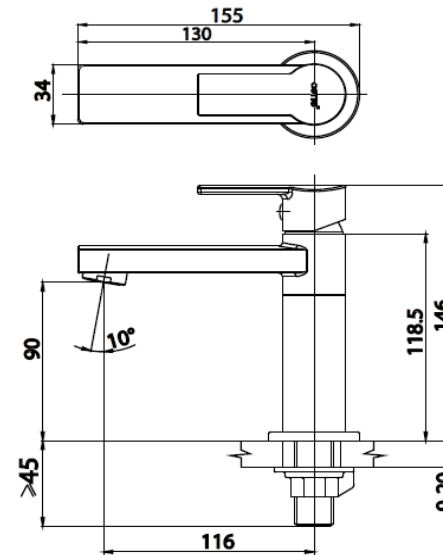

GEO Series

CT1113A2N(HM) LEVER HANDLE BASIN FAUCET

Barcode 8852410113717

Material No. Z231CT1113A2NHMX11

Selling Point

1. The charm from the simplicity of the geometric shapes to create a faucet that It can be matched with a variety of wash basins and fits perfectly.
2. COTTO CLEAN : Metal Contaminant-Controled (Lead, Cadmium, Copper, Zinc)
3. Extra Chrome : Coated with 8 Micron Nickel-Chromium
4. Soild Brass : Premium brass constructed with world-class brass manufacuer, to create bathroom masterpiece experience.
5. TIS 2067-2552

Product characteristics

- pices/box : 8
- Inner box weight (Kg.) : 1.0
- Total box weight (Kg.) : 8.6

Recommended Usage

Install On 1 Hole Basin Or Counter For Under Counter Basin

Siam Sanitary Ware Co.,Ltd. / Siam Sanitary Fittings Co.,Ltd.