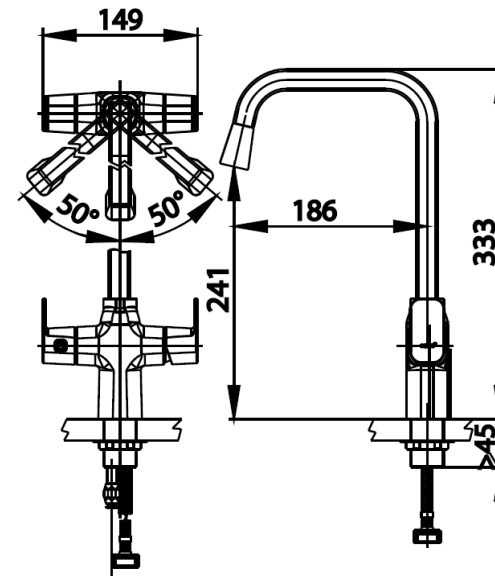

AQUA~TWINS Series

CT1109AN FILTERED KITCHEN FAUCET(WITH OUT FILTERED)
Barcode 8852410110686
Material No. Z231CT1109ANXXX11

Selling Point

1. Faucet can be use with general water filter, can be use as drinking water and normal use.
2. Light weight, suitable with installation on counter and other kitchen sinks.
3. Drinking Water sign, marked clearly for convenience.
4. Space Efficient: occupy less space, increase the beauty to the kitchen.
5. COTTO CLEAN: Metal Contaminated Protection (Lead, Cadmium, Copper, Zinc)
6. Extra Chrome: Plated with 8 micron Nickel-Chromium

Product characteristics

- pices/box : 4
- Inner box weight (Kg.) : 3
- Total box weight (Kg.) : 12

Recommended Usage

Install on kitchen sink or counter

Siam Sanitary Ware Co.,Ltd. / Siam Sanitary Fittings Co.,Ltd.