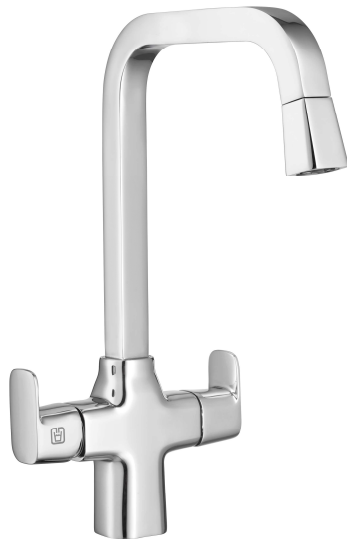

AQUA~TWINS Series

CT1109AN FILTERED KITCHEN FAUCET(WITH OUT FILTERED)
Barcode 8852410110686
Material No. Z231CT1109ANXXX11

Selling Point

1. Faucet can be use with general water filter, can be use as drinking water and normal use.
2. Light weight, suitable with installation on counter and other kitchen sinks.
3. Drinking Water sign, marked clearly for convenience.
4. Space Efficient: occupy less space, increase the beauty to the kitchen.
5. COTTO CLEAN: Metal Contaminated Protection (Lead, Cadmium, Copper, Zinc)
6. Extra Chrome: Plated with 8 micron Nickel-Chromium

Product characteristics

- pices/box : 4
- Inner box weight (Kg.) : 3
- Total box weight (Kg.) : 12

Recommended Usage

Install on kitchen sink or counter

Siam Sanitary Ware Co.,Ltd. / Siam Sanitary Fittings Co.,Ltd.