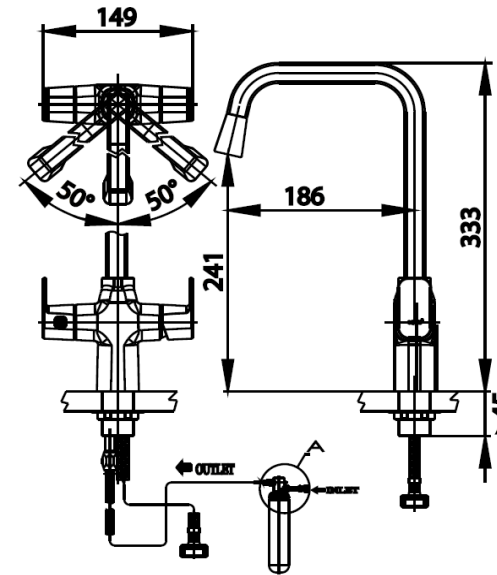

AQUA~TWINS Series

CT1109A FILTERED KITCHEN FAUCET
Barcode 8852410110679
Material No. Z231CT1109AXXXX11

Selling Point

1. Comes with Water Filter, can be use as drinking water and normal uses.
2. Light weight, suitable with installation on counter and other kitchen sinks.
3. Drinking Water sign, marked clearly for convenience.
4. Space Efficient: occupy less space, increase the beauty to the kitchen.
5. COTTO CLEAN: Metal Contaminated Protection (Lead, Cadmium, Copper, Zinc)
6. Extra Chrome: Plated with 8 micron Nickel-Chromium

Product characteristics

- pices/box : 1
- Inner box weight (Kg.) : 4
- Total box weight (Kg.) : 4

Recommended Usage

Install on kitchen sink or counter

Siam Sanitary Ware Co.,Ltd. / Siam Sanitary Fittings Co.,Ltd.