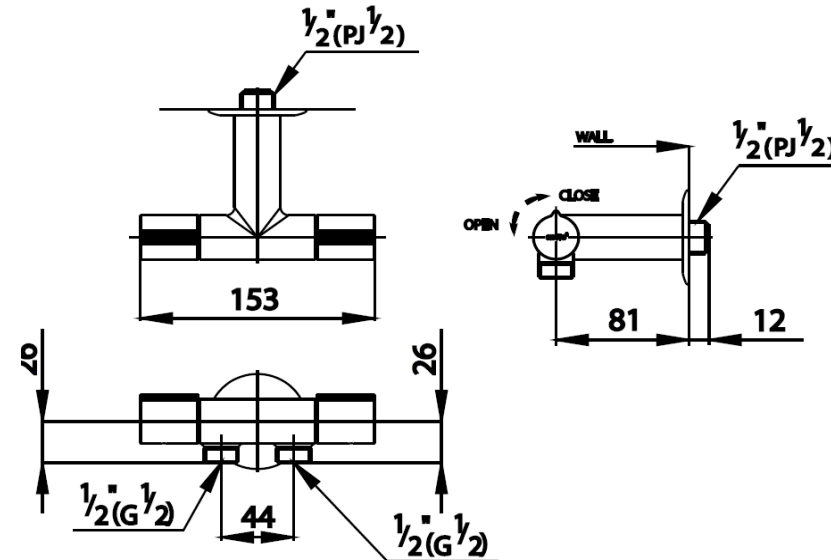

LETO PLUS Series

CT1097C30(HM) STOP VALVE/ 1 IN 2 OUT FOR HANDSHOWER SET AND HANDSHOWER OF ELECTRIC WARTER HEATER

Barcode 8852410109413

Material No. Z231CT1097C30HMX11

Selling Point

1. Extra Chrome : Plated with 8 Micron Nickel-Chromium

Product characteristics

- pices/box : 16
- Inner box weight (Kg.) : 1
- Total box weight (Kg.) : 14

How to use

Valve for Flexible Shower Hose and Bucket Filler

Siam Sanitary Ware Co.,Ltd. / Siam Sanitary Fittings Co.,Ltd.