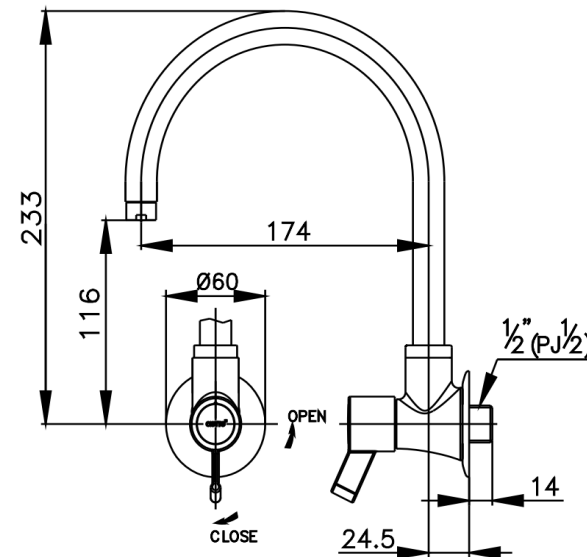

LECCE Series

CT1095C33(HM) KITCHEN FAUCET (WALL MOUNT)

Barcode 8852410109468

Material No. Z231CT1095C33HMX11

Selling Point

1. COTTO CLEAN : Metal Contaminant-Controlled (Lead, Cadmium, Copper, Zinc)
2. Extra Chrome : Plated with 8 Micron Nickel-Chromium

Product characteristics

- pices/box : 14
- Inner box weight (Kg.) : 1
- Total box weight (Kg.) : 13

Recommended Usage

Install on Kitchen sink

Siam Sanitary Ware Co.,Ltd. / Siam Sanitary Fittings Co.,Ltd.

36/11 Viphavadee Rangsit Rd, Sanam Bin, Donmuang, Bangkok 10210. Thailand

Tel : + 66 (0) 2973-5040-54

Fax : + 66 (0) 2973-3470

www.cotto.co.th

Export Department

Tel : + 66 (0) 2973-5040-54

Fax : + 66 (0) 2973-3472

The company reserves the right to change any of the details in the document without prior notice

**COTTO
STUDIO**

Center (Donmuang ,Bangkok) : +66 (0) 2521-7777

East (Chonburi) : +66 (038) 416-222

North (Chiangmai) : +66 (053) 211-852

North East (Khonkean) : +66 (043) 220-555

South (Phuket) : +66 (076) 261-388