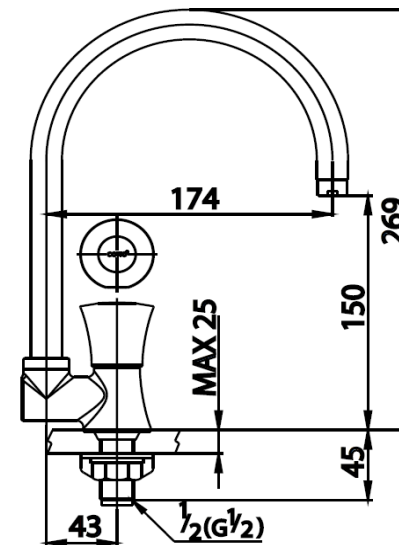

VILLA Series

CT1094C26(HM) KITCHEN FAUCET
Barcode 8852410109338
Material No. Z231CT1094C26HMX11

Product characteristics

- pices/box
- Inner box weight (Kg.)
- Total box weight (Kg.)

Product characteristics

- pices/box : 10
- Inner box weight (Kg.) : 1
- Total box weight (Kg.) : 12

How to use

Install on kitchen sink

Siam Sanitary Ware Co.,Ltd. / Siam Sanitary Fittings Co.,Ltd.

36/11 Viphavadee Rangsit Rd, Sanam Bin, Donmuang, Bangkok 10210. Thailand