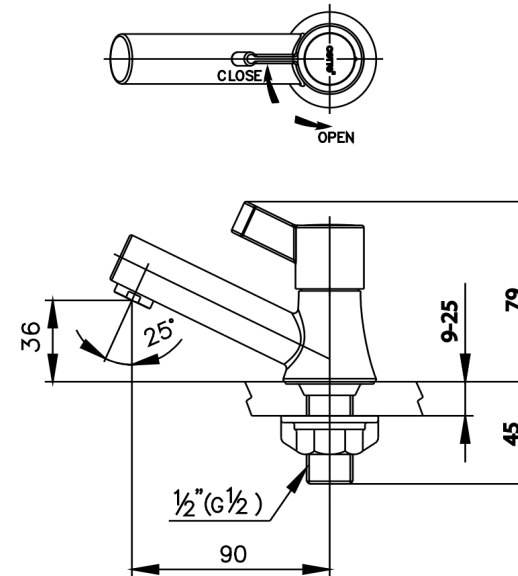

LECCE Series

CT1091C33(HM) BASIN FAUCET
Barcode 8852410109420
Material No. Z231CT1091C33HMX11

Selling Point

1. COTTO CLEAN : Metal Contaminant-Controlled (Lead, Cadmium, Copper, Zinc)
2. Extra Chrome : Plated with 8 Micron Nickel-Chromium

Product characteristics

- pices/box :
- Inner box weight (Kg.) :
- Total box weight (Kg.) :

Recommended Usage

Install on 1 hole basin or counter for Under Counter basin

Siam Sanitary Ware Co.,Ltd. / Siam Sanitary Fittings Co.,Ltd.

36/11 Viphavadee Rangsit Rd, Sanam Bin, Donmuang, Bangkok 10210. Thailand

Tel : + 66 (0) 2973-5040-54

Fax : + 66 (0) 2973-3470

www.cotto.co.th

Export Department

Tel : + 66 (0) 2973-5040-54

Fax : + 66 (0) 2973-3472

The company reserves the right to change any of the details in the document without prior notice

**COTTO
STUDIO**

Center (Donmuang ,Bangkok) : +66 (0) 2521-7777

East (Chonburi) : +66 (038) 416-222

North (Chiangmai) : +66 (053) 211-852

North East (Khonkean) : +66 (043) 220-555

South (Phuket) : +66 (076) 261-388