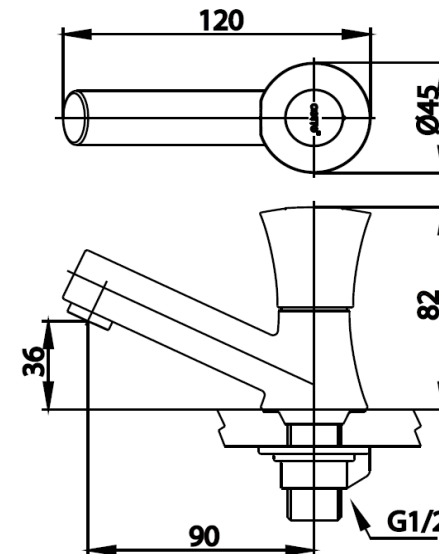

VILLA Series

CT1091C26(HM) BASIN FAUCET
Barcode 8852410109307
Material No. Z231CT1091C26HMX11

Selling Point

1. COTTO CLEAN : Metal Contaminant-Controlled (Lead, Cadmium, Copper, Zinc)
2. Extra Chrome : Plated with 8 Micron Nickel-Chromium

Product characteristics

- pices/box : 8
- Inner box weight (Kg.) : 1
- Total box weight (Kg.) : 8

How to use

Install on 1 hole basin or counter for countertop basin

Siam Sanitary Ware Co.,Ltd. / Siam Sanitary Fittings Co.,Ltd.

36/11 Viphavadee Rangsit Rd, Sanam Bin, Donmuang, Bangkok 10210. Thailand

Tel : + 66 (0) 2973-5040-54

Fax : + 66 (0) 2973-3470

www.cotto.co.th

Export Department

Tel : + 66 (0) 2973-5040-54

Fax : + 66 (0) 2973-3472

The company reserves the right to change any of the details in the document without prior notice

COTTO
STUDIO

Center (Donmuang ,Bangkok) : +66 (0) 2521-7777
East (Chonburi) : +66 (038) 416-222
North (Chiangmai) : +66 (053) 211-852
North East (Khonkean) : +66 (043) 220-555
South (Phuket) : +66 (076) 261-388