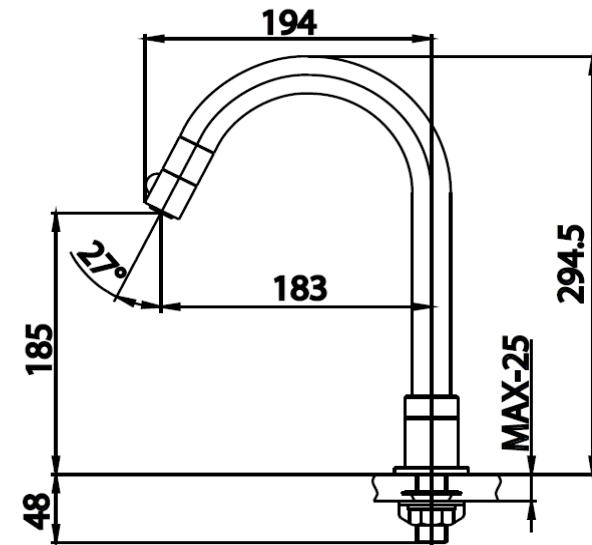

MINIMUS Series

CT1063 KITCHEN FAUCET
Barcode 8852410106313
Material No. Z231CT1063XXXXXX11

Selling Point

1. COTTO CLEAN : Metal Contaminant-Controlled (Lead, Cadmium, Copper, Zinc)
2. Extra Chrome : Plated with 8 Micron Nickel-Chromium
3. Eco Range : Save over 20% compare to TIS (Thailand Industrial Standard)

Product characteristics

- pices/box : 6
- Inner box weight (Kg.) : 1
- Total box weight (Kg.) : 8

How to use

Install on wall, use with kitchen sink

Siam Sanitary Ware Co.,Ltd. / Siam Sanitary Fittings Co.,Ltd.