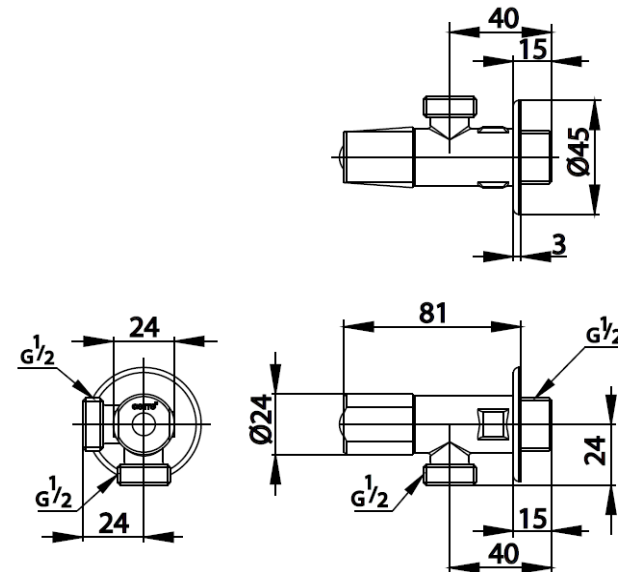

STOP VALVE

CT1053N(HM) STOP VALVE 1 IN 2 OUT

Barcode 8852410105507

Material No. Z236CT1053NHMXXX11

Selling Point

1. Offer endurance with ceramic valve system
2. Made of high quality brass
3. Convenient installation

Product characteristics

- pices/box : 40
- Inner box weight (Kg.) : 0.2
- Total box weight (Kg.) : 6.5

Recommended Usage

Valve For Basin Faucet, Sanitary Ware, Or Rinsing Spray

Siam Sanitary Ware Co.,Ltd. / Siam Sanitary Fittings Co.,Ltd.