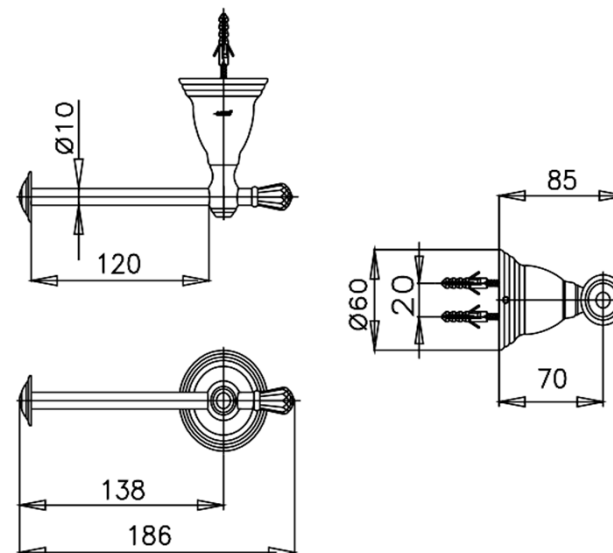

CLASSIC CRYSTAL ACCESSORIES

CT044ST(HM) PAPER HOLDER
Barcode 8852410044288
Material No. Z235CT044STHMXXX18

COTTO

Selling Point

1. SOLID BRASS : Bathroom Accessories, Made from high-quality brass
2. Extra Chrome : Plated with 8 Micron Nickel-Chromium

Product characteristics

- pices/box : 6
- Inner box weight (Kg.) : 0
- Total box weight (Kg.) : 3

Recommended Usage

Install on wall next to sanitary ware for tissue roll

Siam Sanitary Ware Co.,Ltd. / Siam Sanitary Fittings Co.,Ltd.