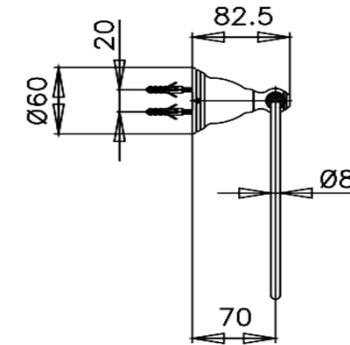

CLASSIC CRYSTAL ACCESSORIES

CT043ST(HM) TOWEL RING
Barcode 8852410043298
Material No. Z235CT043STHMXXX18

Selling Point

1. SOLID BRASS : Bathroom Accessories, Made from high-quality brass
2. Extra Chrome : Plated with 8 Micron Nickel-Chromium

Product characteristics

- pices/box : 8
- Inner box weight (Kg.) : 1
- Total box weight (Kg.) : 6

Recommended Usage

Install on wall to hang hand towel

Siam Sanitary Ware Co.,Ltd. / Siam Sanitary Fittings Co.,Ltd.

36/11 Viphavadee Rangsit Rd, Sanam Bin, Donmuang, Bangkok 10210. Thailand

Tel : + 66 (0) 2973-5040-54

Fax : + 66 (0) 2973-3470

www.cotto.co.th

Export Department

Tel : + 66 (0) 2973-5040-54

Fax : + 66 (0) 2973-3472

The company reserves the right to change any of the details in the document without prior notice

COTTO
STUDIO

Center	(Donmuang ,Bangkok)	: +66 (0) 2521-7777
East	(Chonburi)	: +66 (038) 416-222
North	(Chiangmai)	: +66 (053) 211-852
North East	(Khonkean)	: +66 (043) 220-555
South	(Phuket)	: +66 (076) 261-388