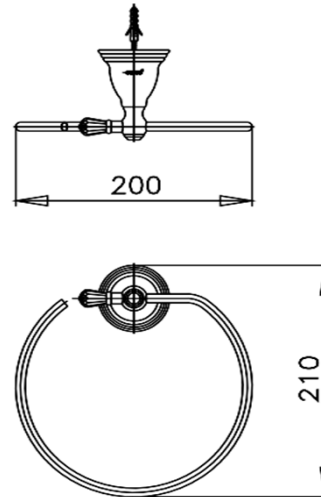

CLASSIC CRYSTAL ACCESSORIES

CT043ST(HM) TOWEL RING
Barcode 8852410043298
Material No. Z235CT043STHMXXX18

Selling Point

1. SOLID BRASS : Bathroom Accessories, Made from high-quality brass
2. Extra Chrome : Plated with 8 Micron Nickel-Chromium

Product characteristics

- pices/box : 8
- Inner box weight (Kg.) : 1
- Total box weight (Kg.) : 6

Recommended Usage

Install on wall to hang hand towel

Siam Sanitary Ware Co.,Ltd. / Siam Sanitary Fittings Co.,Ltd.

36/11 Viphavadee Rangsit Rd, Sanam Bin, Donmuang, Bangkok 10210. Thailand

Tel : + 66 (0) 2973-5040-54

Fax : + 66 (0) 2973-3470

www.cotto.co.th

Export Department

Tel : + 66 (0) 2973-5040-54

Fax : + 66 (0) 2973-3472

The company reserves the right to change any of the details in the document without prior notice

COTTO
STUDIO

Center	(Donmuang ,Bangkok)	: +66 (0) 2521-7777
East	(Chonburi)	: +66 (038) 416-222
North	(Chiangmai)	: +66 (053) 211-852
North East	(Khonkean)	: +66 (043) 220-555
South	(Phuket)	: +66 (076) 261-388