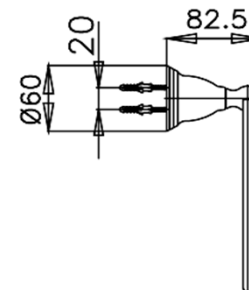

CLASSIC ACCESSORIES

CT043(HM) TOWEL RING
Barcode 8852410043267
Material No. Z235CT043STHMXXX18

Selling Point

1. SOLID BRASS : Bathroom Accessories, Made from high-quality brass
2. Extra Chrome : Plated with 8 Micron Nickel-Chromium

Product characteristics

- pices/box : 8
- Inner box weight (Kg.) : 1
- Total box weight (Kg.) : 6

Recommended Usage

Install on wall to hang hand towel

Siam Sanitary Ware Co.,Ltd. / Siam Sanitary Fittings Co.,Ltd.