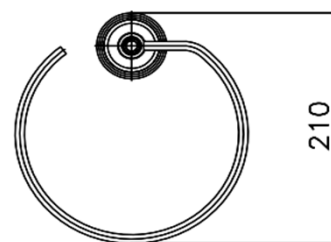

CLASSIC ACCESSORIES

CT043(HM) TOWEL RING
Barcode 8852410043267
Material No. Z235CT043STHMXXX18

Selling Point

1. SOLID BRASS : Bathroom Accessories, Made from high-quality brass
2. Extra Chrome : Plated with 8 Micron Nickel-Chromium

Product characteristics

- pices/box : 8
- Inner box weight (Kg.) : 1
- Total box weight (Kg.) : 6

Recommended Usage

Install on wall to hang hand towel

Siam Sanitary Ware Co.,Ltd. / Siam Sanitary Fittings Co.,Ltd.