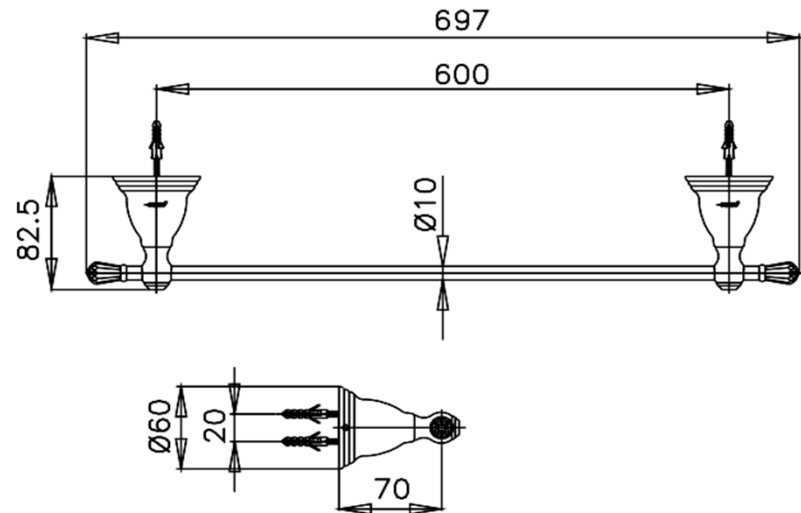

CLASSIC CRYSTAL ACCESSORIES

CT042ST(HM) TOWEL BAR 68 cm.
Barcode 8852410042284
Material No. Z235CT042STHMXXX18

Selling Point

1. SOLID BRASS : Bathroom Accessories, Made from high-quality brass
2. Extra Chrome : Plated with 8 Micron Nickel-Chromium

Product characteristics

- pices/box : 7
- Inner box weight (Kg.) : 1
- Total box weight (Kg.) : 10

Recommended Usage

Install on wall to hand towel

Siam Sanitary Ware Co.,Ltd. / Siam Sanitary Fittings Co.,Ltd.

36/11 Viphavadee Rangsit Rd, Sanam Bin, Donmuang, Bangkok 10210. Thailand

Tel : + 66 (0) 2973-5040-54

Fax : + 66 (0) 2973-3470

www.cotto.co.th

Export Department

Tel : + 66 (0) 2973-5040-54

Fax : + 66 (0) 2973-3472

The company reserves the right to change any of the details in the document without prior notice

COTTO
STUDIO

Center	(Donmuang ,Bangkok)	: +66 (0) 2521-7777
East	(Chonburi)	: +66 (038) 416-222
North	(Chiangmai)	: +66 (053) 211-852
North East	(Khonkean)	: +66 (043) 220-555
South	(Phuket)	: +66 (076) 261-388