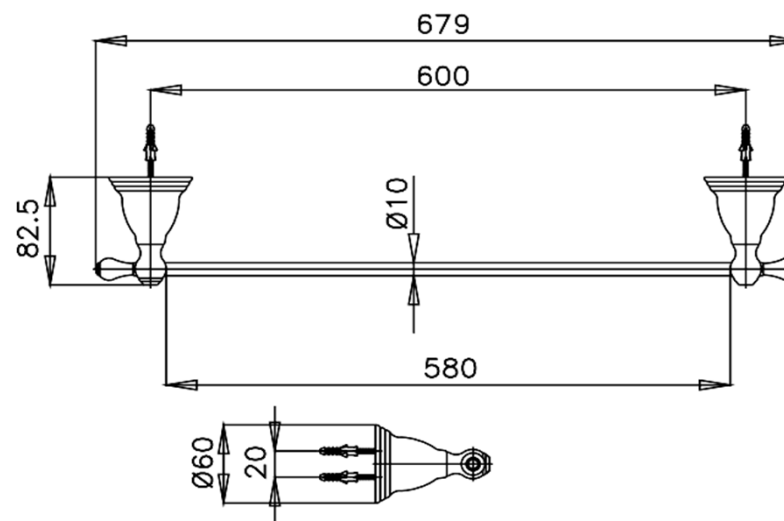

CLASSIC ACCESSORIES

CT042(HM) TOWEL BAR 68 cm.
Barcode 8852410042260
Material No. Z235CT042HMXXXX18

Selling Point

1. SOLID BRASS : Bathroom Accessories, Made from high-quality brass
2. Extra Chrome : Plated with 8 Micron Nickel-Chromium

Product characteristics

- pices/box : 5
- Inner box weight (Kg.) : 1
- Total box weight (Kg.) : 5

Recommended Usage

Install on wall to hand towel

Siam Sanitary Ware Co.,Ltd. / Siam Sanitary Fittings Co.,Ltd.

36/11 Viphavadee Rangsit Rd, Sanam Bin, Donmuang, Bangkok 10210. Thailand

Tel : + 66 (0) 2973-5040-54

Fax : + 66 (0) 2973-3470

www.cotto.co.th

Export Department

Tel : + 66 (0) 2973-5040-54

Fax : + 66 (0) 2973-3472

The company reserves the right to change any of the details in the document without prior notice

COTTO
STUDIO

Center	(Donmuang ,Bangkok)	: +66 (0) 2521-7777
East	(Chonburi)	: +66 (038) 416-222
North	(Chiangmai)	: +66 (053) 211-852
North East	(Khonkean)	: +66 (043) 220-555
South	(Phuket)	: +66 (076) 261-388