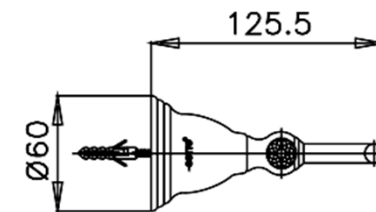

CLASSIC CRYSTAL ACCESSORIES

CT040ST(HM) ROBE HOOK
Barcode 8852410040273
Material No. Z235CT040STHMXXX18

Selling Point

1. SOLID BRASS : Bathroom Accessories, Made from high-quality brass
2. Extra Chrome : Plated with 8 Micron Nickel-Chromium

Product characteristics

- pices/box : 8
- Inner box weight (Kg.) : 0
- Total box weight (Kg.) : 4

Recommended Usage

Install on wall or door to hang towel

Siam Sanitary Ware Co.,Ltd. / Siam Sanitary Fittings Co.,Ltd.