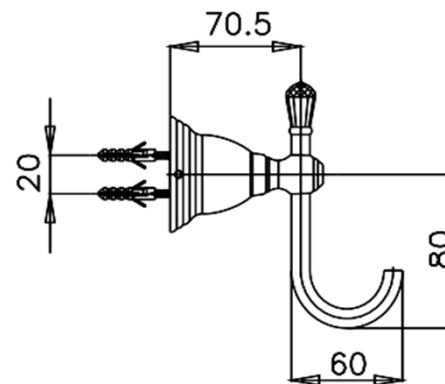

CLASSIC CRYSTAL ACCESSORIES

CT040ST(HM) ROBE HOOK
Barcode 8852410040273
Material No. Z235CT040STHMXXX18

Selling Point

1. SOLID BRASS : Bathroom Accessories, Made from high-quality brass
2. Extra Chrome : Plated with 8 Micron Nickel-Chromium

Product characteristics

- pices/box : 8
- Inner box weight (Kg.) : 0
- Total box weight (Kg.) : 4

Recommended Usage

Install on wall or door to hang towel

Siam Sanitary Ware Co.,Ltd. / Siam Sanitary Fittings Co.,Ltd.