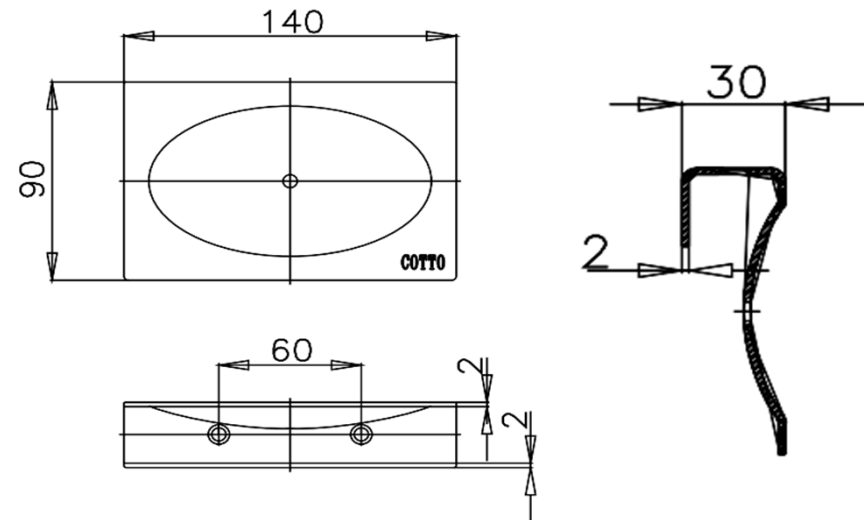

SHEET ACCESSORIES

CT035(HM) SOAP HOLDER
Barcode 8852410035262
Material No. Z235CT035HMXXXX18

Selling Point

1. Made from SUS304 Stainless
2. Hairline polished surface

Product characteristics

- pices/box : 12
- Inner box weight (Kg.) : 0
- Total box weight (Kg.) : 10

Recommended Usage

Install on wall in shower area or next to basin to place soap

Siam Sanitary Ware Co.,Ltd. / Siam Sanitary Fittings Co.,Ltd.

36/11 Viphavadee Rangsit Rd, Sanam Bin, Donmuang, Bangkok 10210. Thailand