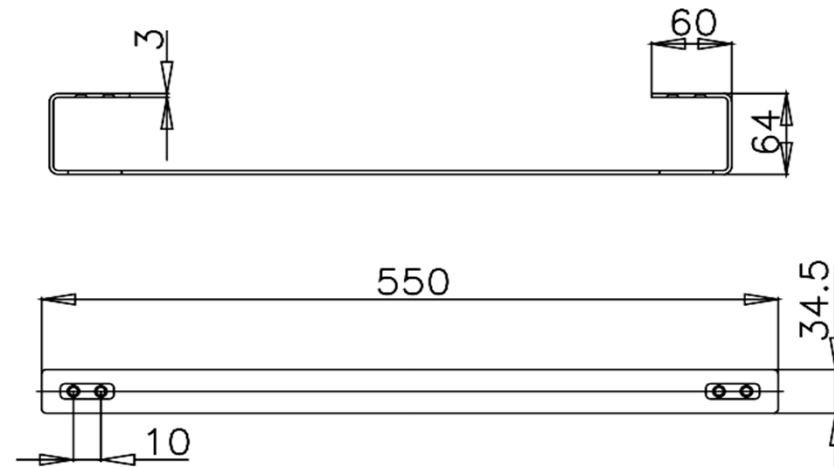

SHEET ACCESSORIES

CT032(HM) TOWEL BAR 55 cm.
Barcode 8852410032261
Material No. Z235CT032HMXXXXX18

Selling Point

1. Made from SUS304 Stainless
2. Hairline polished surface

Product characteristics

- pices/box : 12
- Inner box weight (Kg.) : 1
- Total box weight (Kg.) : 10

Recommended Usage

Install on wall to hand towel

Siam Sanitary Ware Co.,Ltd. / Siam Sanitary Fittings Co.,Ltd.

36/11 Viphavadee Rangsit Rd, Sanam Bin, Donmuang, Bangkok 10210. Thailand

Tel : + 66 (0) 2973-5040-54

Fax : + 66 (0) 2973-3470

www.cotto.co.th

Export Department

Tel : + 66 (0) 2973-5040-54

Fax : + 66 (0) 2973-3472

The company reserves the right to change any of the details in the document without prior notice

COTTO
STUDIO

Center	(Donmuang ,Bangkok)	: +66 (0) 2521-7777
East	(Chonburi)	: +66 (038) 416-222
North	(Chiangmai)	: +66 (053) 211-852
North East	(Khonkean)	: +66 (043) 220-555
South	(Phuket)	: +66 (076) 261-388