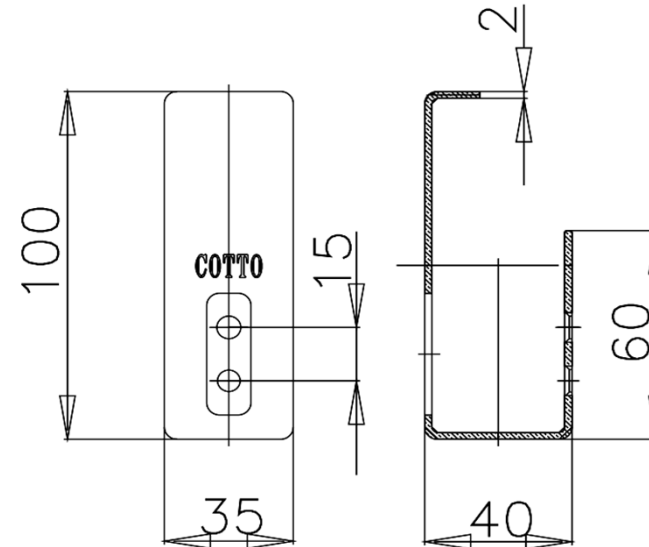

SHEET ACCESSORIES

CT030(HM) ROBE HOOK
Barcode 8852410030267
Material No. Z235CT030HMXXXX18

Selling Point

1. Made from SUS304 Stainless
2. Hairline polished surface

Product characteristics

- pices/box : 14
- Inner box weight (Kg.) : 0
- Total box weight (Kg.) : 4

Recommended Usage

Install on wall or door to hang towel

Siam Sanitary Ware Co.,Ltd. / Siam Sanitary Fittings Co.,Ltd.

36/11 Viphavadee Rangsit Rd, Sanam Bin, Donmuang, Bangkok 10210. Thailand

Tel : + 66 (0) 2973-5040-54