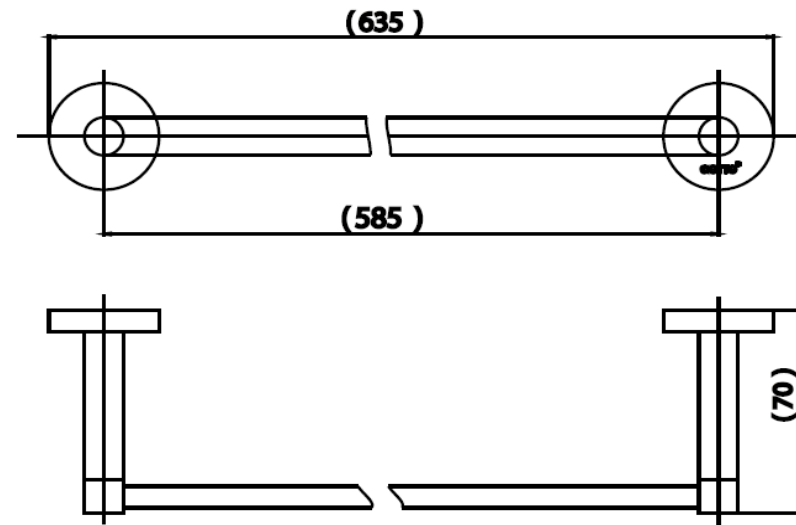

STAINLESS STEEL Series

CT0295#SA(HM) TOWEL BAR 60 CM.
Barcode 8852410023054
Material No. Z235CT0295SAHMXX18

Selling Point

1. Made from High-Quality Stainless SUS304

Product characteristics

- pices/box : 1
- Inner box weight (Kg.) : 1.0
- Total box weight (Kg.) : 1.0

Recommended Usage

Install On Wall To Hand Towel

Siam Sanitary Ware Co.,Ltd. / Siam Sanitary Fittings Co.,Ltd.

36/11 Viphavadee Rangsit Rd, Sanam Bin, Donmuang, Bangkok 10210. Thailand

Tel : + 66 (0) 2973-5040-54

Fax : + 66 (0) 2973-3470

www.cotto.com

COTTO Studio

Tel : + 66 (0) 2973-5040-54

Center (Donmuang ,Bangkok) : +66 (0) 2521-7777

The company reserves the right to change any of the details in the document without prior notice

Line : @fixingservice

COTTO
Fixing
Service