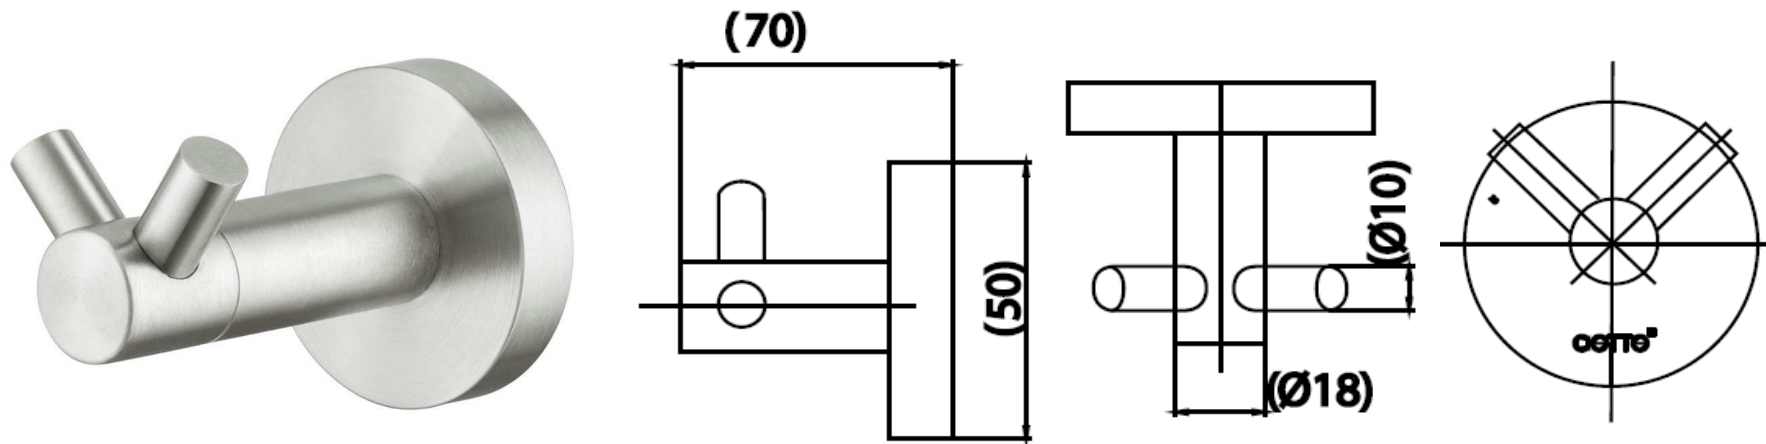

TITUS Series

CT0293#SA(HM) HOOK
Barcode 8852410023030
Material No. Z235CT0293SAHMXX18

Selling Point

1. Made from High-Quality Stainless SUS304

Product characteristics

- pices/box : 1
- Inner box weight (Kg.) : 1.0
- Total box weight (Kg.) : 1.0

Recommended Usage

Install On Wall Or Door To Hang Towel

Siam Sanitary Ware Co.,Ltd. / Siam Sanitary Fittings Co.,Ltd.

36/11 Viphavadee Rangsit Rd, Sanam Bin, Donmuang, Bangkok 10210. Thailand

Tel : + 66 (0) 2973-5040-54

Fax : + 66 (0) 2973-3470

www.cotto.com

COTTO Studio

Tel : + 66 (0) 2973-5040-54

Center (Donmuang ,Bangkok) : +66 (0) 2521-7777

The company reserves the right to change any of the details in the document without prior notice

Line : @fixingservice

COTTO
Fixing
Service