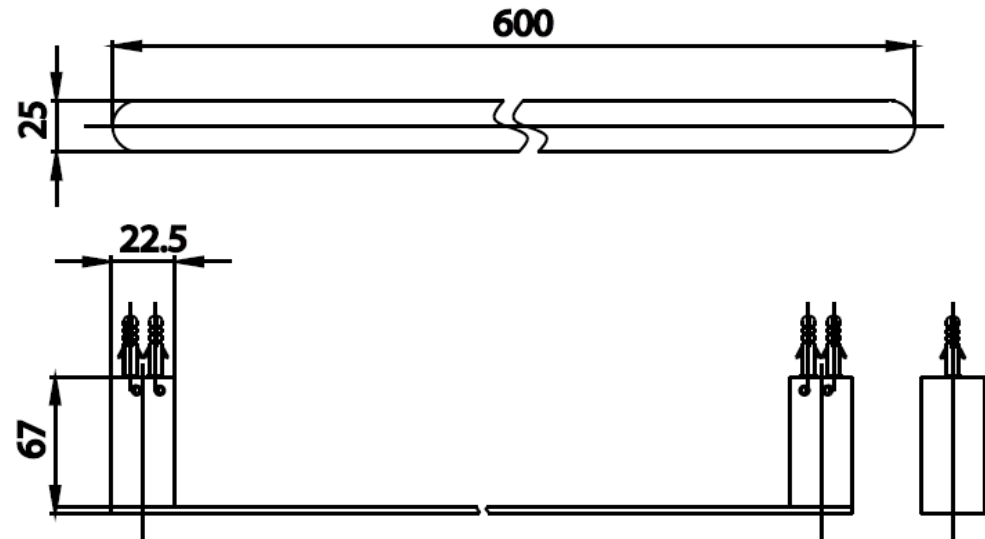

ARCH ACC

CT0285#BL(HM) TOWEL BAR 60 CM.

Barcode 8852410022989

Material No. Z235CT0285BLHMXX15

Selling Point

1. Made of high quality brass and metal
2. Jewel finishes: color coating with a special process make the bathroom stand out and unique

Product characteristics

- pices/box : 12
- Inner box weight (Kg.) : 1.0
- Total box weight (Kg.) : 12.0

Recommended Usage

Install On Wall By Sanitary Ware As Tissue Holder

Siam Sanitary Ware Co.,Ltd. / Siam Sanitary Fittings Co.,Ltd.

36/11 Viphavadee Rangsit Rd, Sanam Bin, Donmuang, Bangkok 10210. Thailand

Tel : + 66 (0) 2973-5040-54

Fax : + 66 (0) 2973-3470

www.cotto.com

COTTO Studio

Tel : + 66 (0) 2973-5040-54

Center (Donmuang ,Bangkok) : +66 (0) 2521-7777

The company reserves the right to change any of the details in the document without prior notice