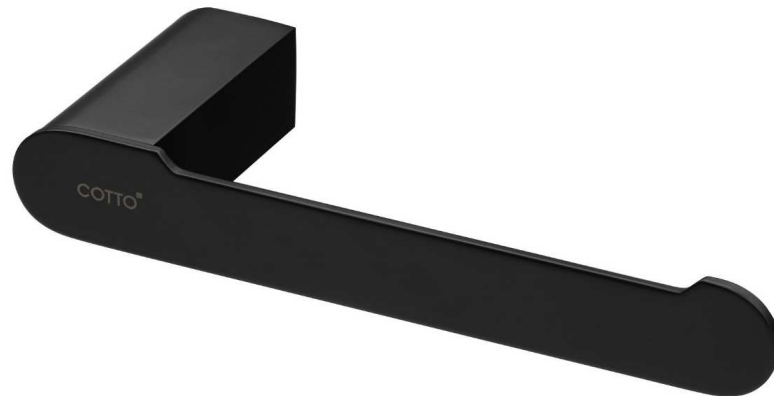

ARCH ACC

CT0283#BL(HM) TISSUE HOLDER
Barcode 8852410022927
Material No. Z235CT0283BLHMXX15

Selling Point

1. Made of high quality brass and metal
2. Jewel finishes: color coating with a special process make the bathroom stand out and unique

Product characteristics

- pices/box : 20
- Inner box weight (Kg.) : 1.0
- Total box weight (Kg.) : 20.0

Recommended Usage

Install On Wall By Sanitary Ware As Tissue Holder

Siam Sanitary Ware Co.,Ltd. / Siam Sanitary Fittings Co.,Ltd.

36/11 Viphavadee Rangsit Rd, Sanam Bin, Donmuang, Bangkok 10210. Thailand

Tel : + 66 (0) 2973-5040-54

Fax : + 66 (0) 2973-3470

www.cotto.com

COTTO Studio

Tel : + 66 (0) 2973-5040-54

Center (Donmuang ,Bangkok) : +66 (0) 2521-7777

The company reserves the right to change any of the details in the document without prior notice

COTTO
Fixing
Service

Line : @fixingservice