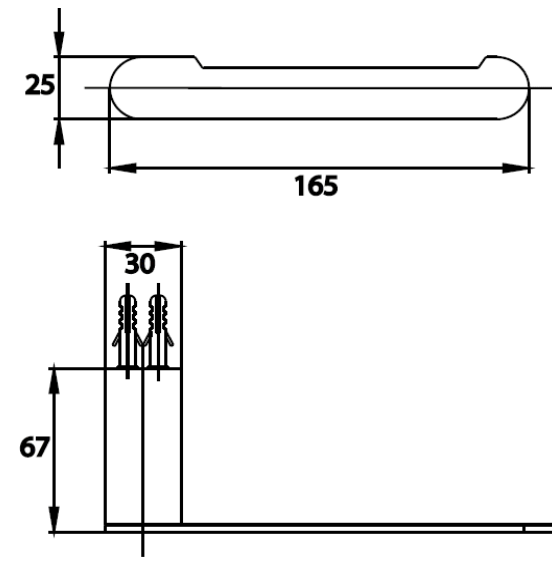

ARCH ACC

CT0283#BL(HM) TISSUE HOLDER
Barcode 8852410022927
Material No. Z235CT0283BLHMXX15

Selling Point

1. Made of high quality brass and metal
2. Jewel finishes: color coating with a special process make the bathroom stand out and unique

Product characteristics

- pices/box : 20
- Inner box weight (Kg.) : 1.0
- Total box weight (Kg.) : 20.0

Recommended Usage

Install On Wall By Sanitary Ware As Tissue Holder

Siam Sanitary Ware Co.,Ltd. / Siam Sanitary Fittings Co.,Ltd.

36/11 Viphavadee Rangsit Rd, Sanam Bin, Donmuang, Bangkok 10210. Thailand

Tel : + 66 (0) 2973-5040-54

Fax : + 66 (0) 2973-3470

www.cotto.com

COTTO Studio

Tel : + 66 (0) 2973-5040-54

Center (Donmuang ,Bangkok) : +66 (0) 2521-7777

The company reserves the right to change any of the details in the document without prior notice

COTTO
Fixing
Service

Line : @fixingservice