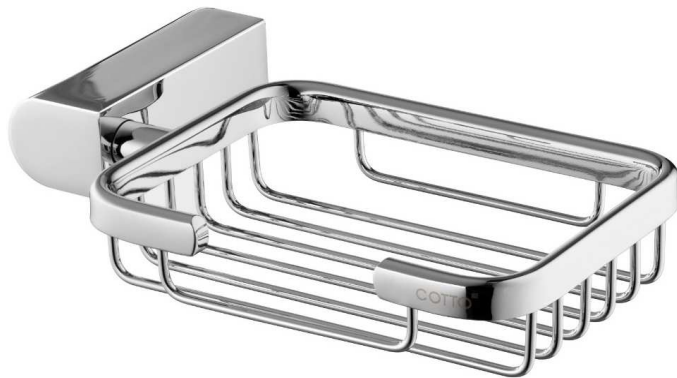

ARCH ACC.

CT0282(HM) SOAP BASKET
Barcode 8852410022576
Material No. Z235CT0282HMXXX11

Selling Point

1. Made of high quality brass and metal
2. Coated with nickle chromium

Product characteristics

- pices/box : 1
- Inner box weight (Kg.) : 1
- Total box weight (Kg.) : 1

Recommended Usage

Install On Wall In Shower Area Or Next To Basin To Place Soap

Siam Sanitary Ware Co.,Ltd. / Siam Sanitary Fittings Co.,Ltd.

36/11 Viphavadee Rangsit Rd, Sanam Bin, Donmuang, Bangkok 10210. Thailand