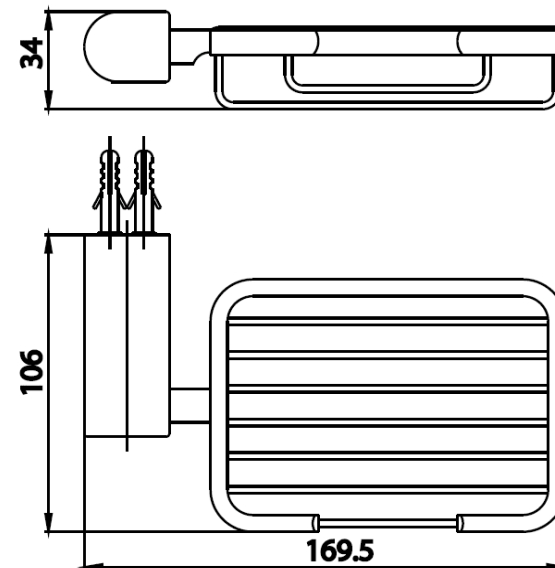

ARCH ACC.

CT0282(HM) SOAP BASKET
Barcode 8852410022576
Material No. Z235CT0282HMXXX11

Selling Point

1. Made of high quality brass and metal
2. Coated with nickle chromium

Product characteristics

- pices/box : 1
- Inner box weight (Kg.) : 1
- Total box weight (Kg.) : 1

Recommended Usage

Install On Wall In Shower Area Or Next To Basin To Place Soap

Siam Sanitary Ware Co.,Ltd. / Siam Sanitary Fittings Co.,Ltd.

36/11 Viphavadee Rangsit Rd, Sanam Bin, Donmuang, Bangkok 10210. Thailand