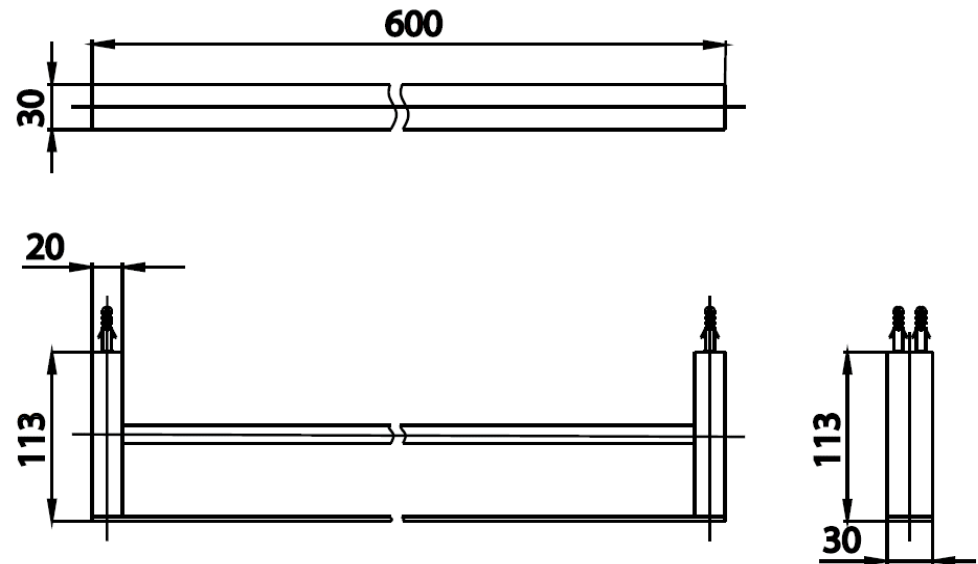

EDGE ACC

CT0276(HM) DOUBLE TOWEL BAR 60 CM.

Barcode 8852410022552

Material No. Z235CT0276HMXXX11

Selling Point

1. Made of high quality brass and metal
2. Coated with nickle chromium

Product characteristics

- pices/box : 1
- Inner box weight (Kg.) : 1
- Total box weight (Kg.) : 1

Recommended Usage

Install On Wall To Hand Towel