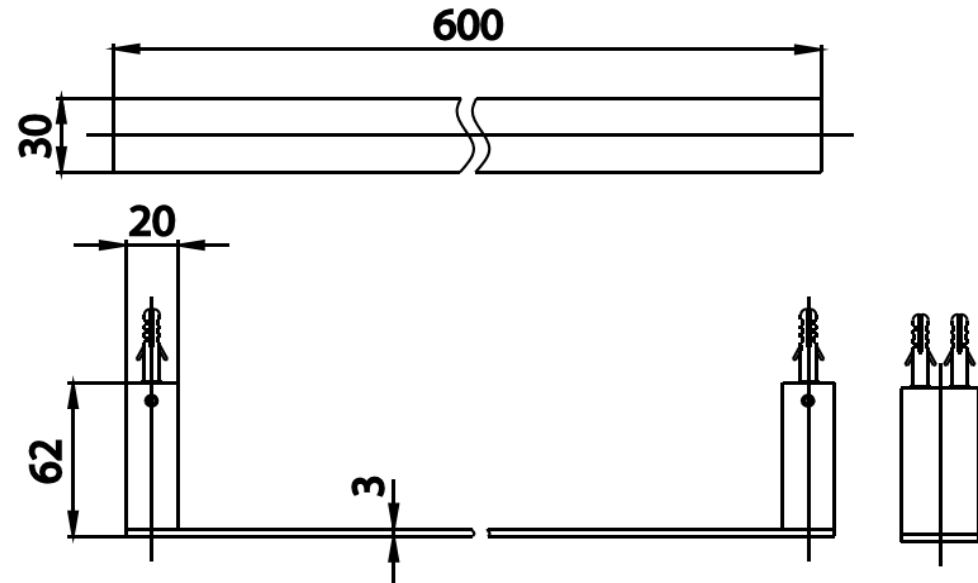

EDGE Accessories

CT0275(HM) TOWEL BAR 60 CM.
Barcode 8852410022545
Material No. Z235CT0275HMXXX11

Selling Point

1. Made of high quality brass and metal
2. Coated with nickle chromium

Product characteristics

- pices/box : 1
- Inner box weight (Kg.) : 1
- Total box weight (Kg.) : 1

Recommended Usage

Install On Wall To Hand Towel

Siam Sanitary Ware Co.,Ltd. / Siam Sanitary Fittings Co.,Ltd.

36/11 Viphavadee Rangsit Rd, Sanam Bin, Donmuang, Bangkok 10210. Thailand