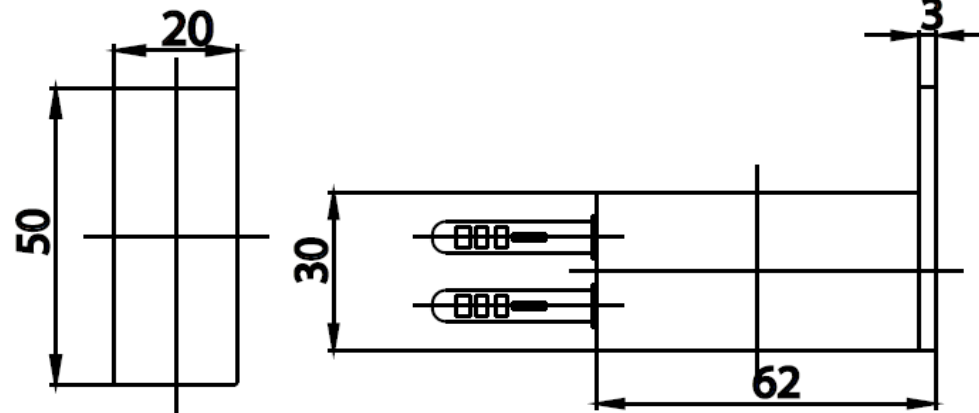

EDGE ACC

CT0271#BL(HM) HOOK
Barcode 8852410022651
Material No. Z235CT0271BLHMXX15

Selling Point

1. Made of high quality brass and metal
2. Jewel finishes: color coating with a special process make the bathroom stand out and unique

Product characteristics

- pices/box : 40
- Inner box weight (Kg. : 1.0
- Total box weight (Kg : 40.0

Recommended Usage

Install On Wall Or Door To Hang Towel

Siam Sanitary Ware Co.,Ltd. / Siam Sanitary Fittings Co.,Ltd.