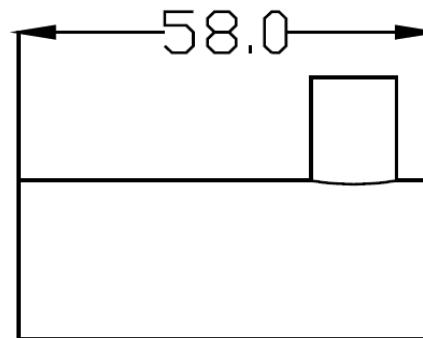

CURVE Series

CT0220(HM) ROBE HOOK
Barcode 8852410022378
Material No. Z235CT0220HMXXXX11

Selling Point

1. SOLID BRASS : Bathroom Accessories Made from high quality brass
2. Extra Chrome : Coated with 8 Micron Nickel-Chromium

Product characteristics

- pices/box : 1.0
- Inner box weight (Kg.) : 0.2
- Total box weight (Kg.) : 0.3

Recommended Usage

Install on wall or door to hang towel

Siam Sanitary Ware Co.,Ltd. / Siam Sanitary Fittings Co.,Ltd.

36/11 Viphavadee Rangsit Rd, Sanam Bin, Donmuang, Bangkok 10210. Thailand

Tel : + 66 (0) 2973-5040-54

Fax : + 66 (0) 2973-3470

www.cotto.co.th

Export Department

Tel : + 66 (0) 2973-5040-54

Fax : + 66 (0) 2973-3472

The company reserves the right to change any of the details in the document without prior notice

COTTO
STUDIO

Center	(Donmuang ,Bangkok)	: +66 (0) 2521-7777
East	(Chonburi)	: +66 (038) 416-222
North	(Chiangmai)	: +66 (053) 211-852
North East	(Khonkean)	: +66 (043) 220-555
South	(Phuket)	: +66 (076) 261-388