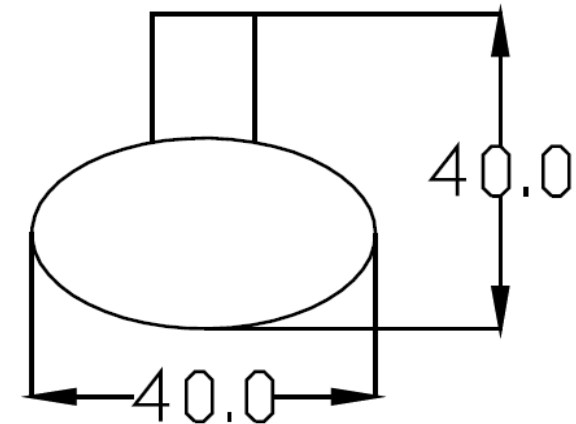

CURVE Series

CT0220(HM) ROBE HOOK
Barcode 8852410022378
Material No. Z235CT0220HMXXXX11

Selling Point

1. SOLID BRASS : Bathroom Accessories Made from high quality brass
2. Extra Chrome : Coated with 8 Micron Nickel-Chromium

Product characteristics

- pices/box : 1.0
- Inner box weight (Kg.) : 0.2
- Total box weight (Kg.) : 0.3

Recommended Usage

Install on wall or door to hang towel

Siam Sanitary Ware Co.,Ltd. / Siam Sanitary Fittings Co.,Ltd.

36/11 Viphavadee Rangsit Rd, Sanam Bin, Donmuang, Bangkok 10210. Thailand

Tel : + 66 (0) 2973-5040-54

Fax : + 66 (0) 2973-3470

www.cotto.co.th

Export Department

Tel : + 66 (0) 2973-5040-54

Fax : + 66 (0) 2973-3472

The company reserves the right to change any of the details in the document without prior notice

COTTO
STUDIO

Center	(Donmuang ,Bangkok)	: +66 (0) 2521-7777
East	(Chonburi)	: +66 (038) 416-222
North	(Chiangmai)	: +66 (053) 211-852
North East	(Khonkean)	: +66 (043) 220-555
South	(Phuket)	: +66 (076) 261-388