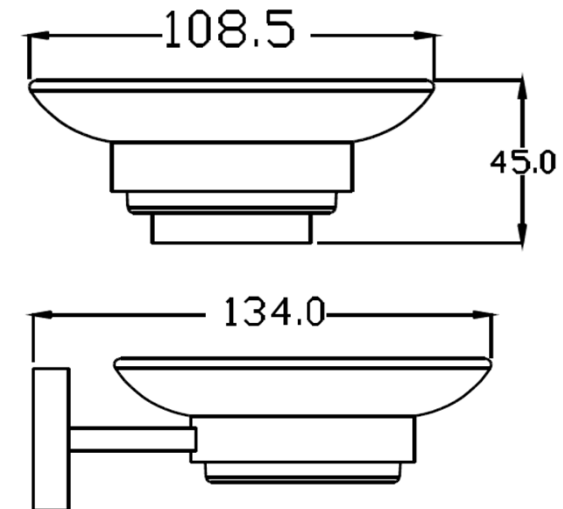

CUBE Series

CT0215(HM) SOAP DISH
Barcode 8852410021401
Material No. Z235CT0215HMXXXX11

Selling Point

1. SOLID BRASS : Bathroom Accessories Made from high quality brass
2. Extra Chrome : Coated with 8 Micron Nickel-Chromium

Product characteristics

- pices/box : 1.0
- Inner box weight (Kg.) : 0.4
- Total box weight (Kg.) : 0.8

Recommended Usage

Install on wall in shower area or next to basin to place soap

Siam Sanitary Ware Co.,Ltd. / Siam Sanitary Fittings Co.,Ltd.