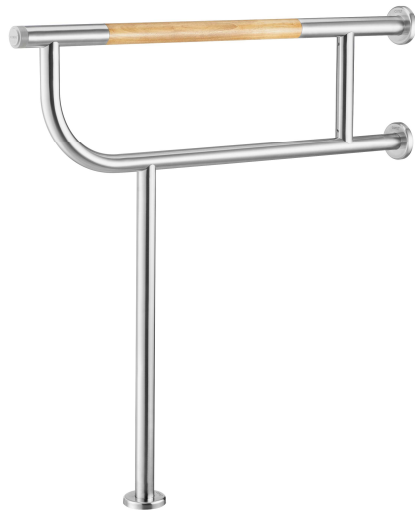

NATURA SERIES

CT0165 FLOOR STANDING SUPPORT ARM
Barcode 8852410016582
Material No. Z235CT0165XXXXX11

Selling Point

1. Made from wooden material, for comfortable touch
2. Long lasting material: wooden material last over 50 years
3. Passed COTTO special manufacturing process: free from insect and mold.
4. Able to handle over 120 kg
5. Mounted-leg made from SUS304 stainless

Product characteristics

- pices/box : 6
- Inner box weight (Kg.) : -
- Total box weight (Kg.) : -

Recommended Usage

Use as weight supporter

Siam Sanitary Ware Co.,Ltd. / Siam Sanitary Fittings Co.,Ltd.

36/11 Viphavadee Rangsit Rd, Sanam Bin, Donmuang, Bangkok 10210. Thailand