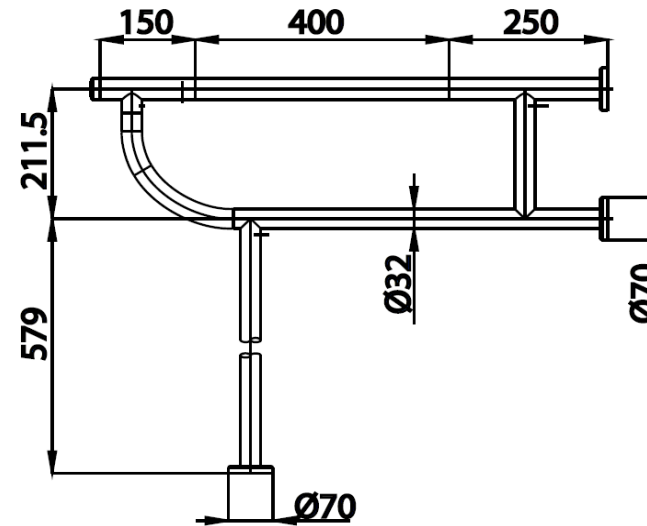

NATURA SERIES

CT0165 FLOOR STANDING SUPPORT ARM
Barcode 8852410016582
Material No. Z235CT0165XXXXX11

Selling Point

1. Made from wooden material, for comfortable touch
2. Long lasting material: wooden material last over 50 years
3. Passed COTTO special manufacturing process: free from insect and mold.
4. Able to handle over 120 kg
5. Mounted-leg made from SUS304 stainless

Product characteristics

- pices/box : 6
- Inner box weight (Kg.) : -
- Total box weight (Kg.) : -

Recommended Usage

Use as weight supporter

Siam Sanitary Ware Co.,Ltd. / Siam Sanitary Fittings Co.,Ltd.

36/11 Viphavadee Rangsit Rd, Sanam Bin, Donmuang, Bangkok 10210. Thailand