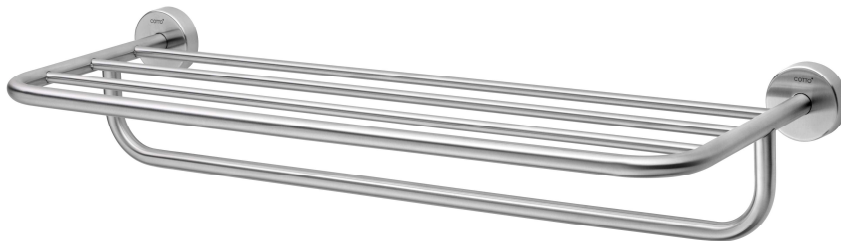

NEW HOTEL

CT0153(HM) Stainless Multishelf 60 cm.

Barcode 8852410015219

Material No. Z235CT0153HMXXX18

Selling Point

1. Made from High-Quality Stainless SUS304

Product characteristics

- pices/box : 1
- Inner box weight (Kg.) : 1
- Total box weight (Kg.) : 1

Recommended Usage

Install on wall to hang towel

Siam Sanitary Ware Co.,Ltd. / Siam Sanitary Fittings Co.,Ltd.

36/11 Viphavadee Rangsit Rd, Sanam Bin, Donmuang, Bangkok 10210. Thailand

Tel : + 66 (0) 2973-5040-54

Fax : + 66 (0) 2973-3470

www.cotto.co.th

Export Department

Tel : + 66 (0) 2973-5040-54

Fax : + 66 (0) 2973-3472

Center	(Donmuang ,Bangkok)	: +66 (0) 2521-7777
East	(Chonburi)	: +66 (038) 416-222
North	(Chiangmai)	: +66 (053) 211-852
North East	(Khonkean)	: +66 (043) 220-555
South	(Phuket)	: +66 (076) 261-388

The company reserves the right to change any of the details in the document without prior notice