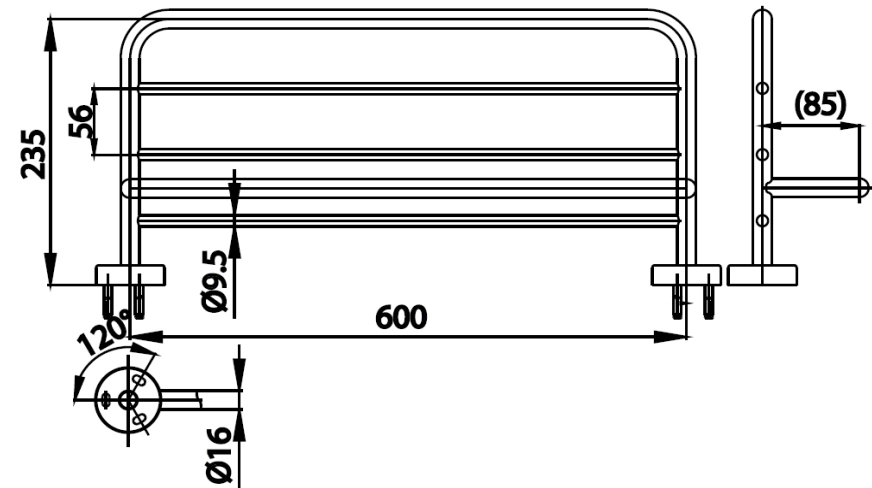

NEW HOTEL

CT0153(HM) Stainless Multishelf 60 cm.

Barcode 8852410015219

Material No. Z235CT0153HMXXX18

Selling Point

1. Made from High-Quality Stainless SUS304

Product characteristics

- pices/box : 1
- Inner box weight (Kg.) : 1
- Total box weight (Kg.) : 1

Recommended Usage

Install on wall to hang towel

Siam Sanitary Ware Co.,Ltd. / Siam Sanitary Fittings Co.,Ltd.

36/11 Viphavadee Rangsit Rd, Sanam Bin, Donmuang, Bangkok 10210. Thailand

Tel : + 66 (0) 2973-5040-54

Fax : + 66 (0) 2973-3470

www.cotto.co.th

Export Department

Tel : + 66 (0) 2973-5040-54

Fax : + 66 (0) 2973-3472

Center	(Donmuang ,Bangkok)	: +66 (0) 2521-7777
East	(Chonburi)	: +66 (038) 416-222
North	(Chiangmai)	: +66 (053) 211-852
North East	(Khonkean)	: +66 (043) 220-555
South	(Phuket)	: +66 (076) 261-388

The company reserves the right to change any of the details in the document without prior notice