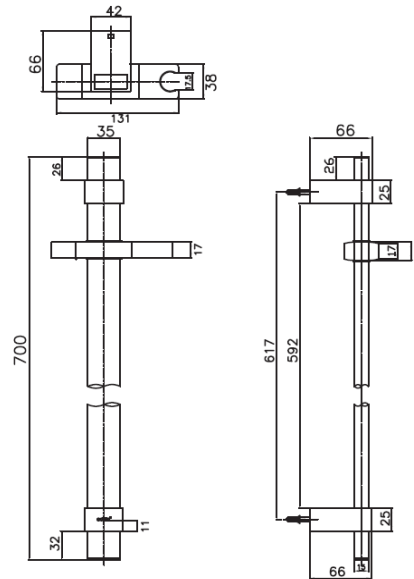

SLIDE BAR

CT0136#GR2 SLIDE BAR (LIGHT GOLD)

Barcode 8852410132350

Material No. Z235CT0136GR2XXX18

Selling Point

1. Shower made from Stainless SUS304
2. Jewel finishes : color coating with a special process make the bathroom stand out and unique

Product characteristics

- pices/box : 1
- Inner box weight (Kg.) : 1
- Total box weight (Kg.) : 1

Recommended Usage

Use With Flexible Shower Hose

Siam Sanitary Ware Co.,Ltd. / Siam Sanitary Fittings Co.,Ltd.