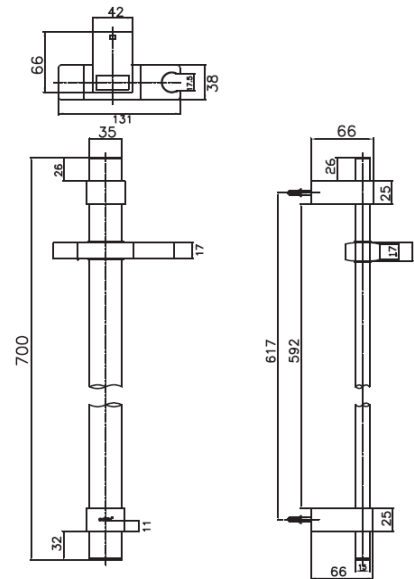

SLIDE BAR

CT0136#BL SLIDE BAR (BLACK)

Barcode 8852410132374

Material No. Z235CT0136BLXXX15

Selling Point

1. Shower made from Stainless SUS304
2. Jewel finishes : color coating with a special process make the bathroom stand out and unique

Product characteristics

- pices/box : 1
- Inner box weight (Kg.) : 1
- Total box weight (Kg.) : 1

Recommended Usage

Use With Flexible Shower Hose

Siam Sanitary Ware Co.,Ltd. / Siam Sanitary Fittings Co.,Ltd.