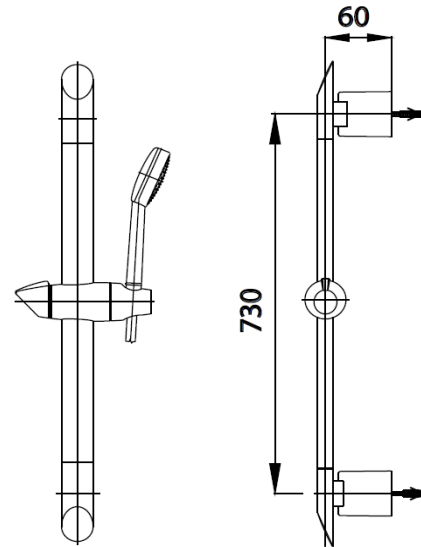

SLIDE BAR

CT0133 SLIDE BAR 73 CM.
Barcode 8852410132299
Material No. Z235CT0133XXXXXX18

Selling Point

1. Made from brass plated with Nickel-Chromium
2. shower hook and wall bucket made from ABS plastic plated with Nickel-Chromium
3. Adjustable height and angle for shower hanger

Product characteristics

- pices/box : 8
- Inner box weight (Kg.) : 1
- Total box weight (Kg.) : 6

Recommended Usage

Use with Hand Shower

Siam Sanitary Ware Co.,Ltd. / Siam Sanitary Fittings Co.,Ltd.

36/11 Viphavadee Rangsit Rd, Sanam Bin, Donmuang, Bangkok 10210. Thailand