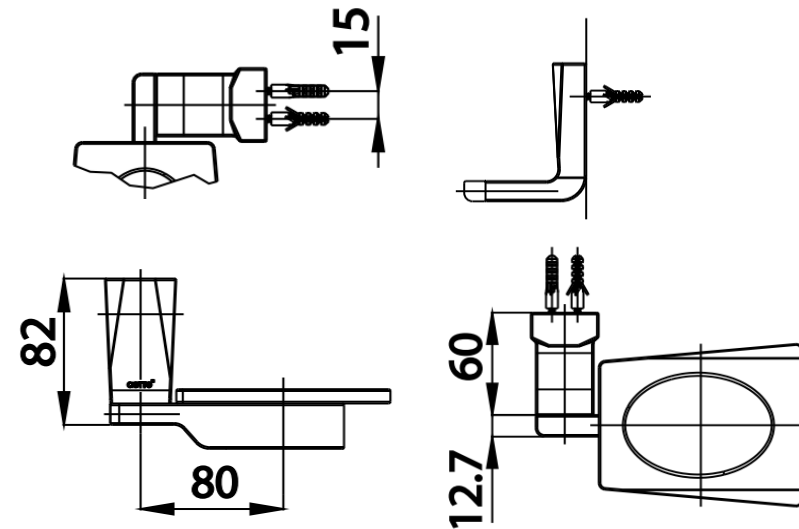

GLACIER ACCESSORIES

CT0115 SOAP HOLDER
Barcode 8852410011471
Material No. Z235CT0115XXXXXX18

Selling Point

1. SOLID BRASS : Bathroom Accessories Made from high quality brass
2. Plated with nickel-chromium, for long last shine

Product characteristics

- pices/box : 6
- Inner box weight (Kg.) : 1
- Total box weight (Kg.) : 8

Recommended Usage

Install on wall by shower area or basin as soap holder

Siam Sanitary Ware Co.,Ltd. / Siam Sanitary Fittings Co.,Ltd.