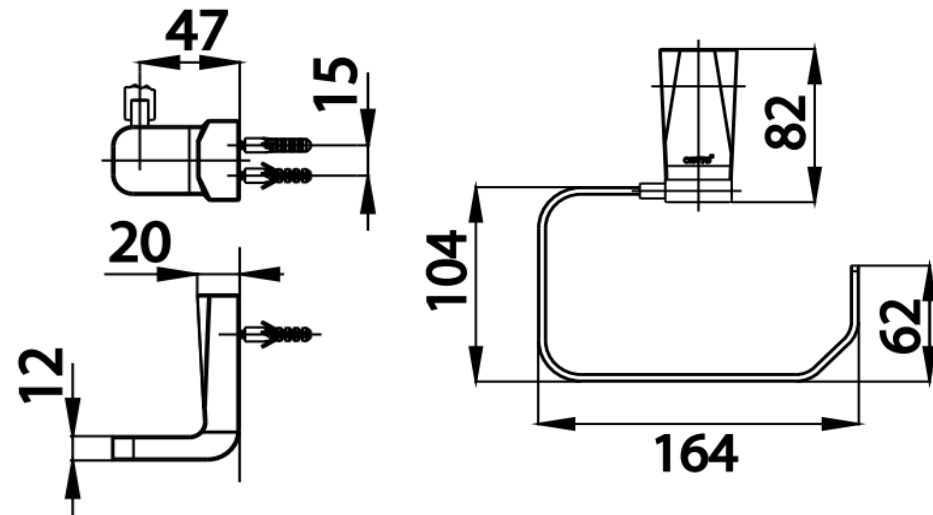

GLACIER ACCESSORIES

CT0113 TOWEL BAR 16 CM.
Barcode 8852410011419
Material No. Z235CT0113XXXXXX18

Selling Point

1. SOLID BRASS : Bathroom Accessories Made from high quality brass
2. Plated with nickel-chromium, for long last shine

Product characteristics

- pices/box : 8
- Inner box weight (Kg.) : 1
- Total box weight (Kg.) : 10

Recommended Usage

Install on wall to hang towel

Siam Sanitary Ware Co.,Ltd. / Siam Sanitary Fittings Co.,Ltd.